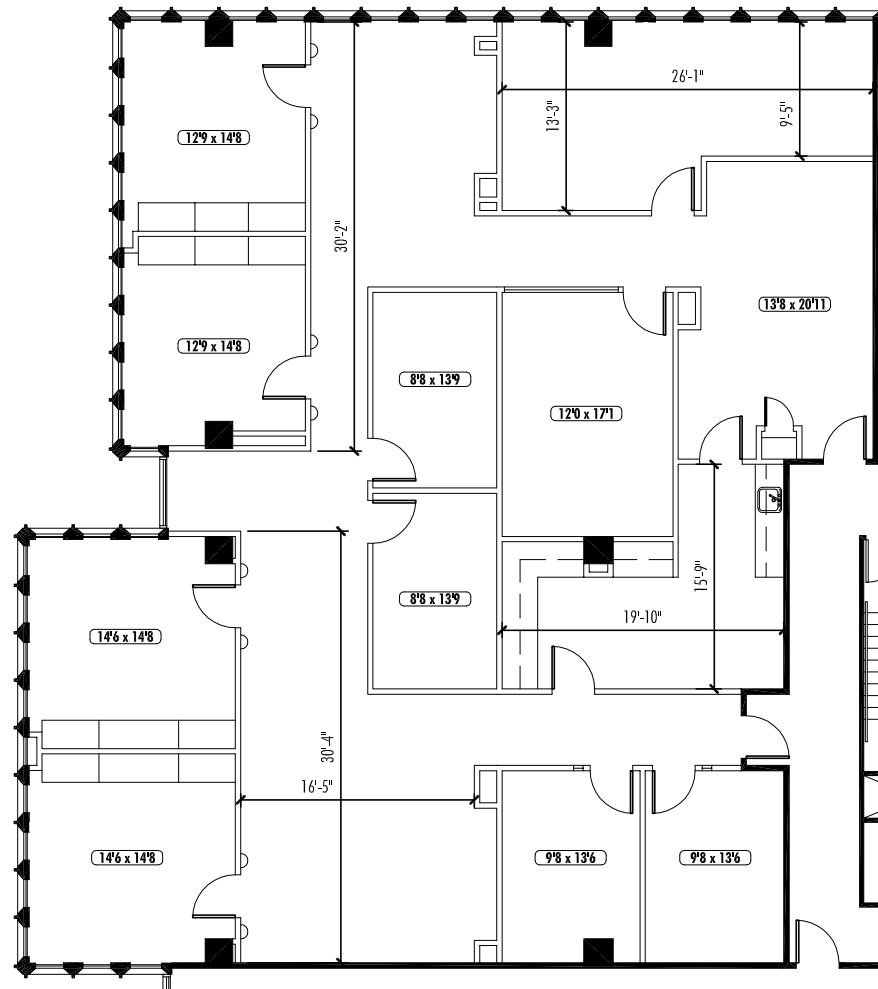

Scale: Not To Scale

North 0 5 10 20 40

Marquis One • Suite 1800 • 18,413 RSF

As Built

North

NELSON Marquis One • 19th Floor • 18,413 RSF

As Built

Key Plan

North

This suite has not been field
verified by Veenendaal Cave, Inc.

Marquis One • Suite 2001 • 4,320 RSF

As Built

Key Plan

North

This suite has not been field
verified by Veenendaal Cave, Inc.