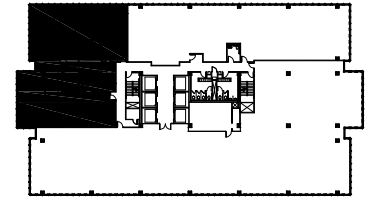

Scale: Not To Scale

North 0 5 10 20 40

Marquis One • Suite 1800 • 18,413 RSF

As Built

North

NELSON Marquis One • 19th Floor • 18,413 RSF

As Built

Key Plan

North

This suite has not been field
verified by Veenendaal Cave, Inc.

Marquis One • Suite 2001 • 4,320 RSF

As Built

Key Plan

North

This suite has not been field
verified by Veenendaal Cave, Inc.