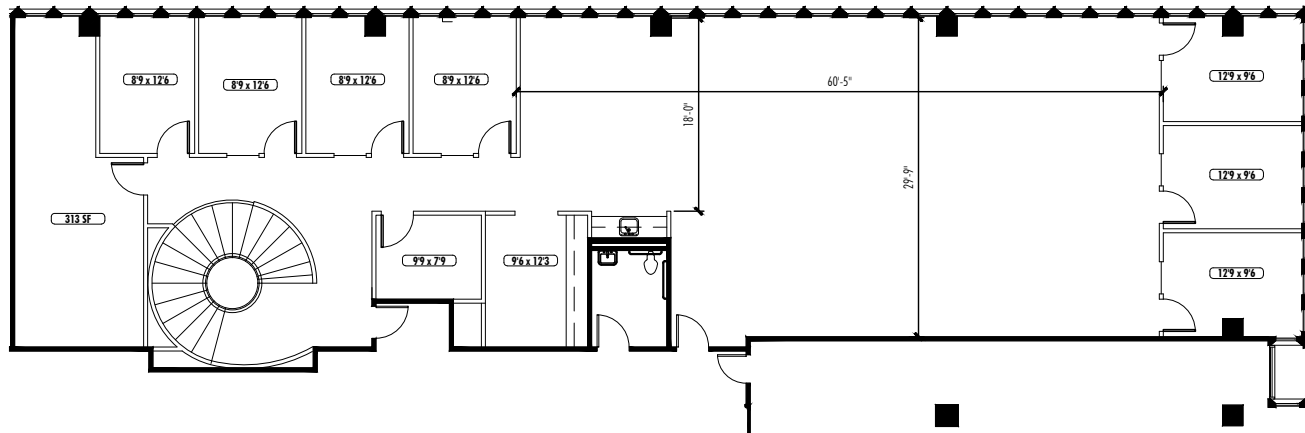

Scale: Not To Scale

North 0 5 10 20 40

Marquis One • Suite 1800 • 18,413 RSF

As Built

North

NELSON Marquis One • 19th Floor • 18,413 RSF

As Built

Key Plan

North

This suite has not been field
verified by Veenendaal Cave, Inc.

Marquis One • Suite 2001 • 4,320 RSF

As Built

Key Plan

North

This suite has not been field
verified by Veenendaal Cave, Inc.