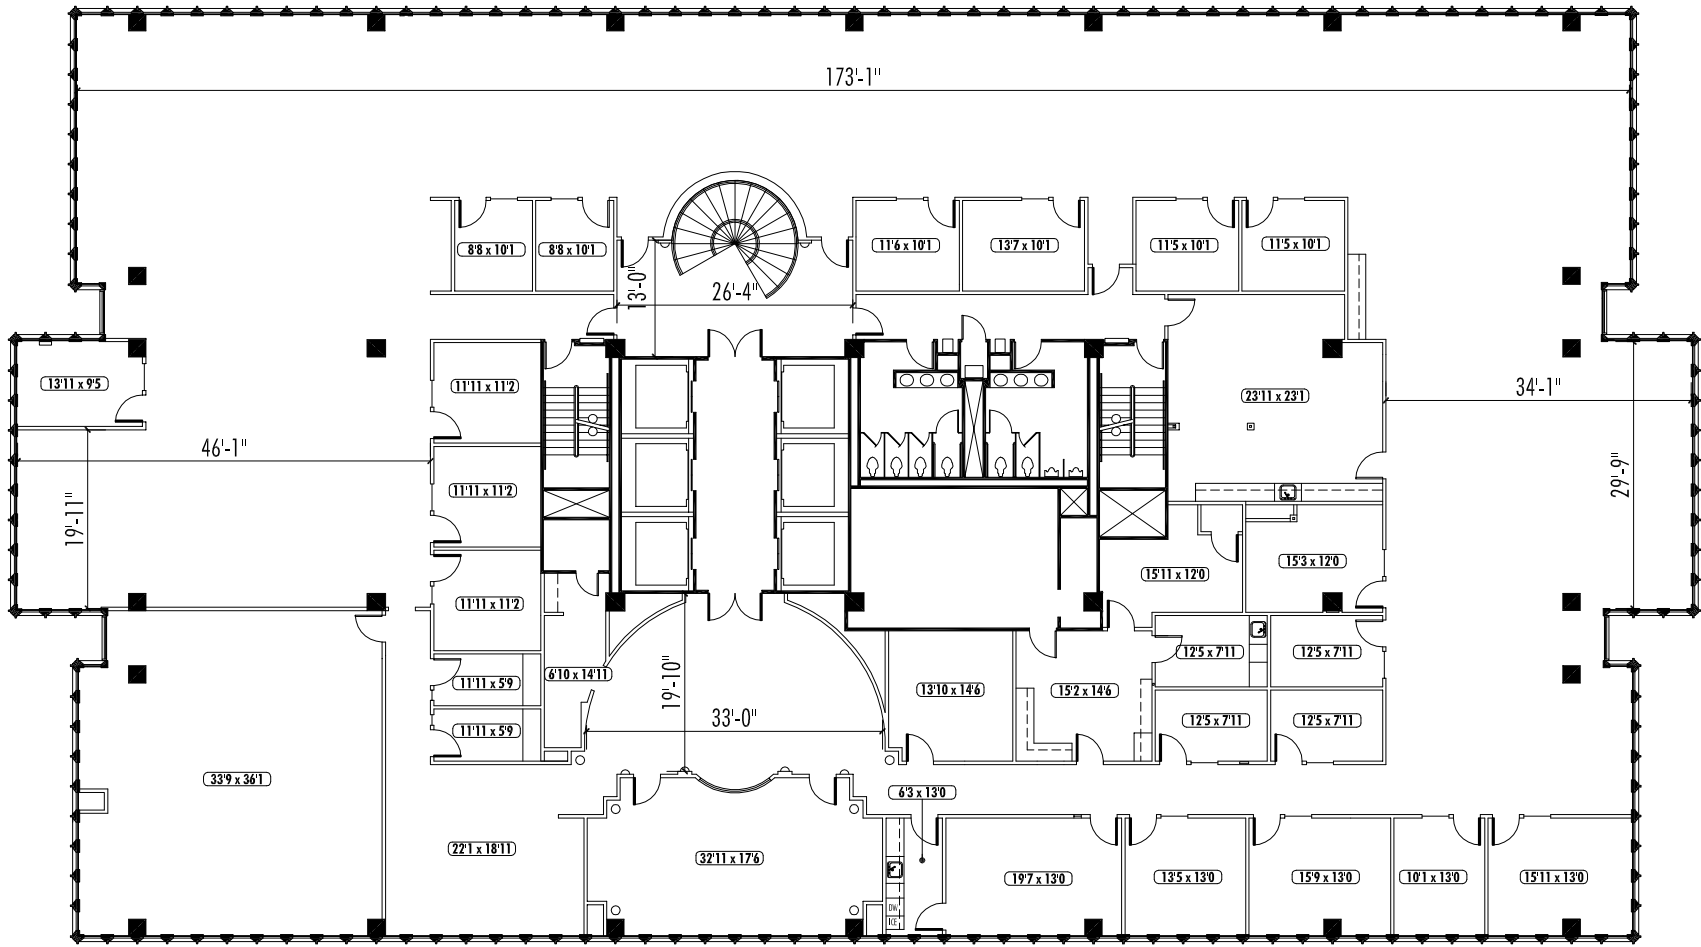

Scale: Not To Scale

North 0 5 10 20 40

Marquis One • Suite 1800 • 18,413 RSF

As Built

North

NELSON Marquis One • 19th Floor • 18,413 RSF

As Built

Key Plan

North

This suite has not been field
verified by Veenendaal Cave, Inc.

Marquis One • Suite 2001 • 4,320 RSF

As Built

Key Plan

North

This suite has not been field
verified by Veenendaal Cave, Inc.