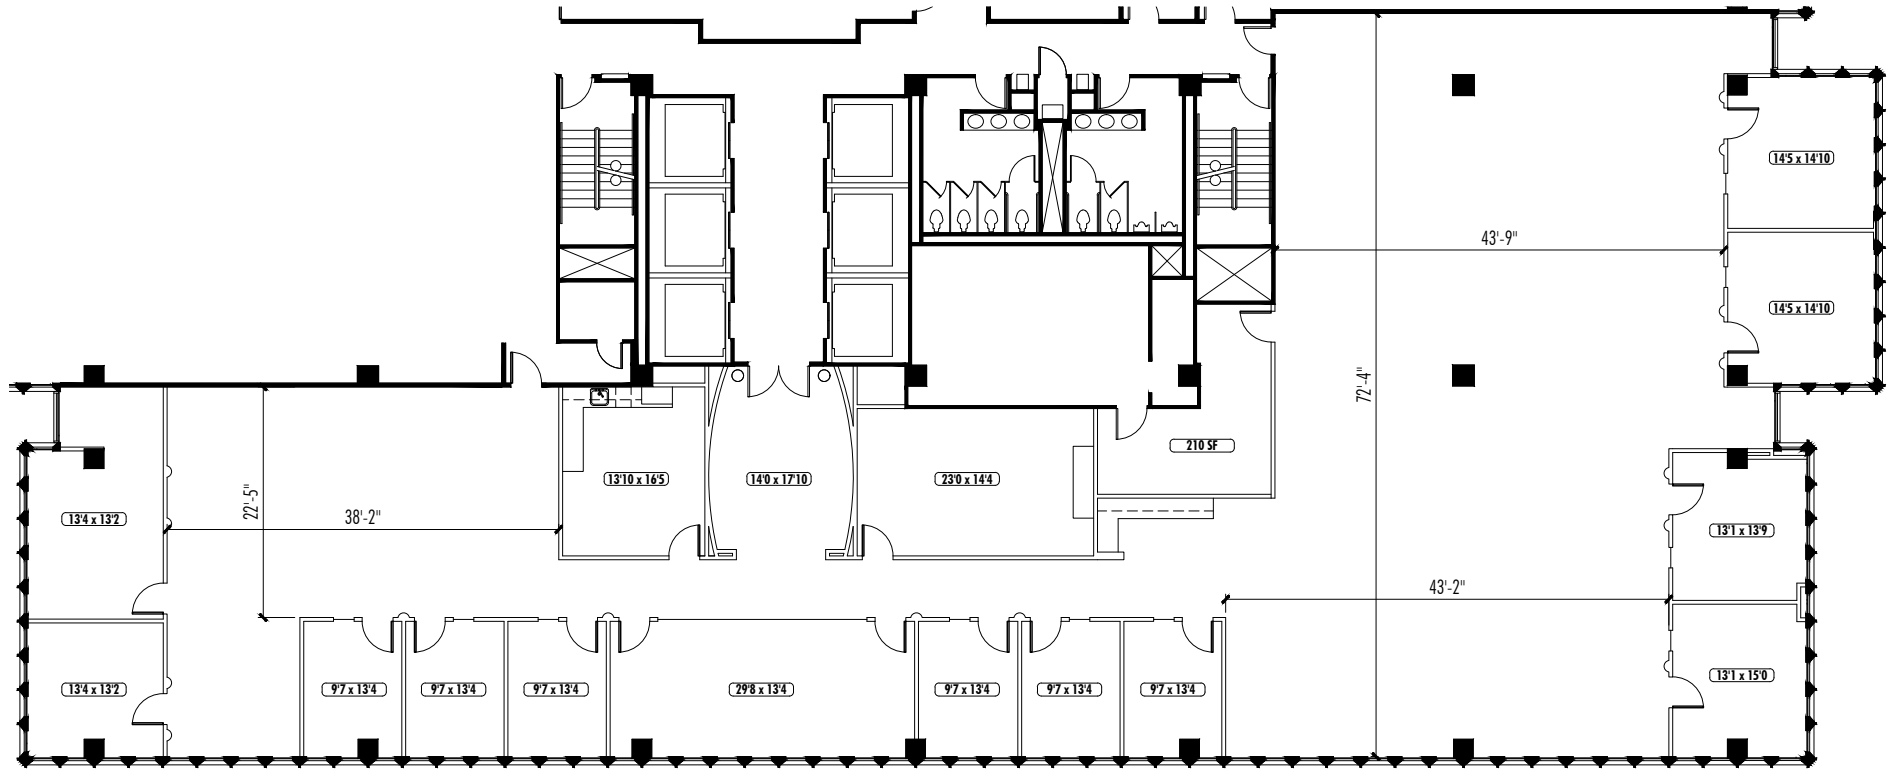

Key Plan

North

NELSON Marquis One • Suite 2000 • 10,262 RSF

As Built