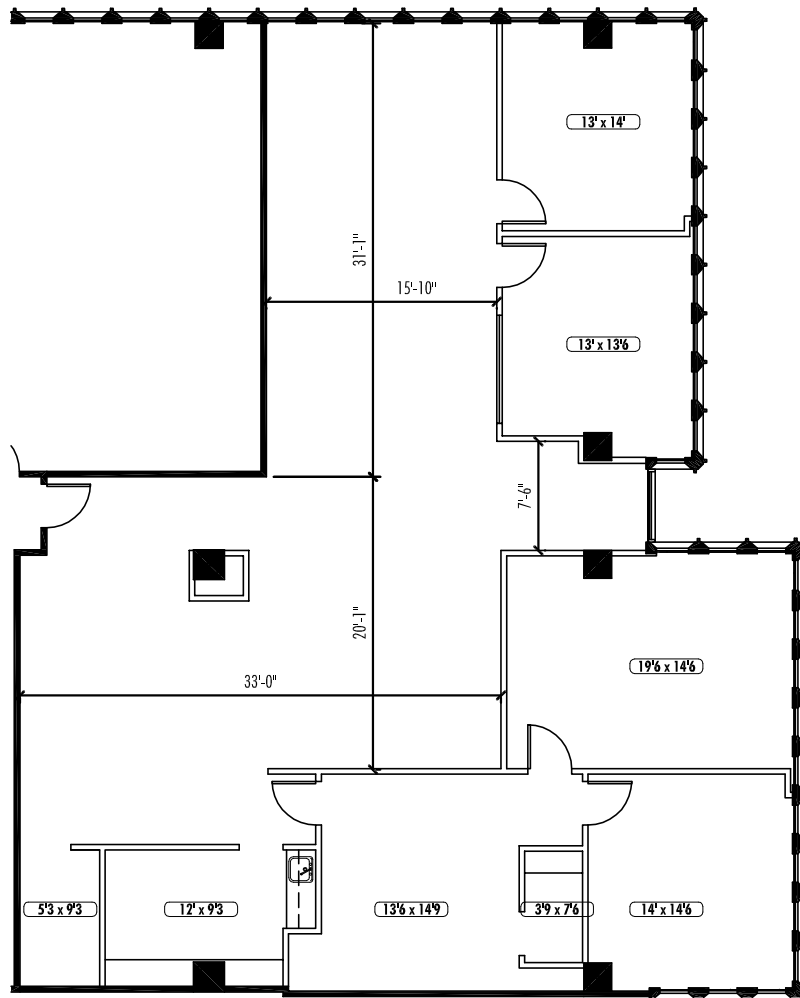

North

**Marquis One • Suite 400 • 18,101 RSF**

**As Built**

North 0 5 10 20 40

This suite has not been field verified by VeenendaalCave, Inc.

**Marquis One • Suite 700 • 18,101 RSF**

**As Built**

Scale: Not To Scale

North 0 5 10 20 40

**Marquis One • Suite 1800 • 18,413 RSF**

**As Built**

Key Plan

North

**NELSON** Marquis One • Suite 2500 • 9,534 RSF

**As Built**

Key Plan

North

**Marquis One • Suite 2550 • 4,249 RSF**

**As Built**

Scale: 1/8" = 1'-0"

**Marquis One • Suite 2560 • 1,357 RSF**

**As Built**

Scale: Not To Scale

Key Plan

North

This suite has not been field  
verified by Veenendaal Cave, Inc.

**Marquis One • Suite 2570 • 3,273 RSF**

**As Built**

North 0 5 10 20 40

**Marquis One • 28th Floor**

**As Built**

North 0 5 10 20 40