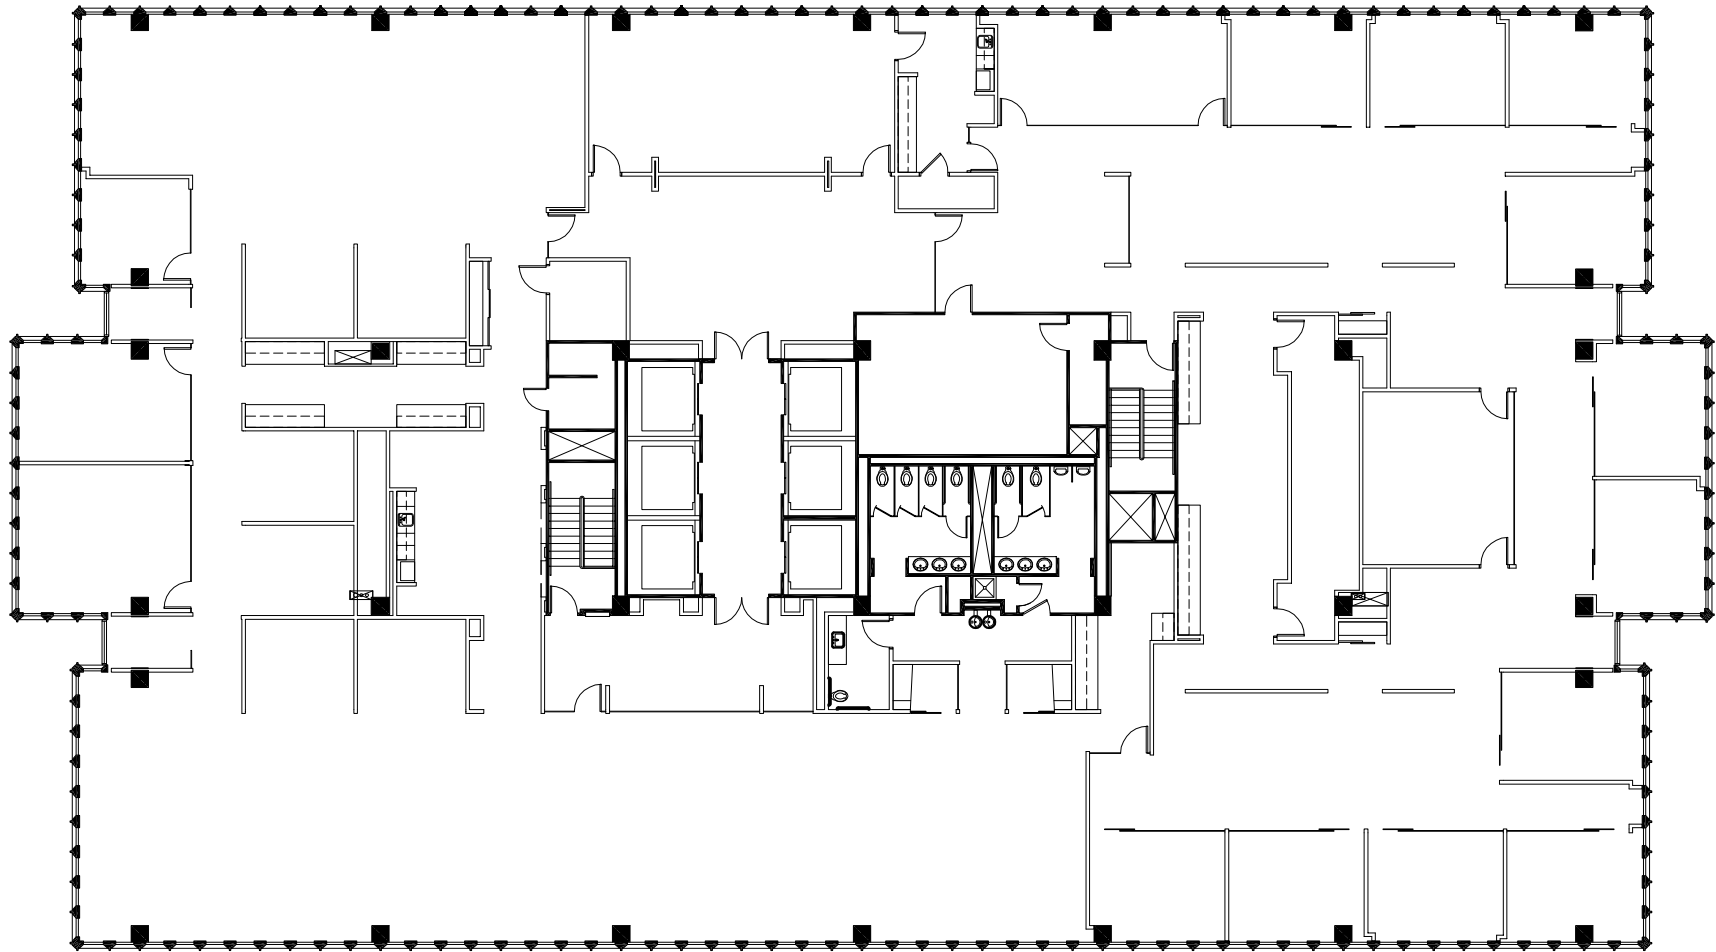

North 0 5 10 20 40

**Marquis One • Suite 1800 • 18,413 RSF**

**As Built**

Key Plan

North

**NELSON** Marquis One • Suite 2500 • 9,534 RSF

**As Built**

Key Plan

North

**Marquis One • Suite 2550 • 4,249 RSF**

**As Built**

Scale: 1/8" = 1'-0"

**Marquis One • Suite 2560 • 1,357 RSF**

**As Built**

Scale: Not To Scale

Key Plan

North

This suite has not been field  
verified by Veenendaal Cave, Inc.

**Marquis One • Suite 2570 • 3,273 RSF**

**As Built**

North 0 5 10 20 40

**Marquis One • 28th Floor**

**As Built**

North 0 5 10 20 40

This suite has not been field  
verified by VeenendaalCave, Inc.

**Marquis Two • 15th Floor • 17,900 RSF**

**As Built**

North 0 5 10 20 40

**Marquis Two • 28th floor • 18,201 RSF**

**As Built**