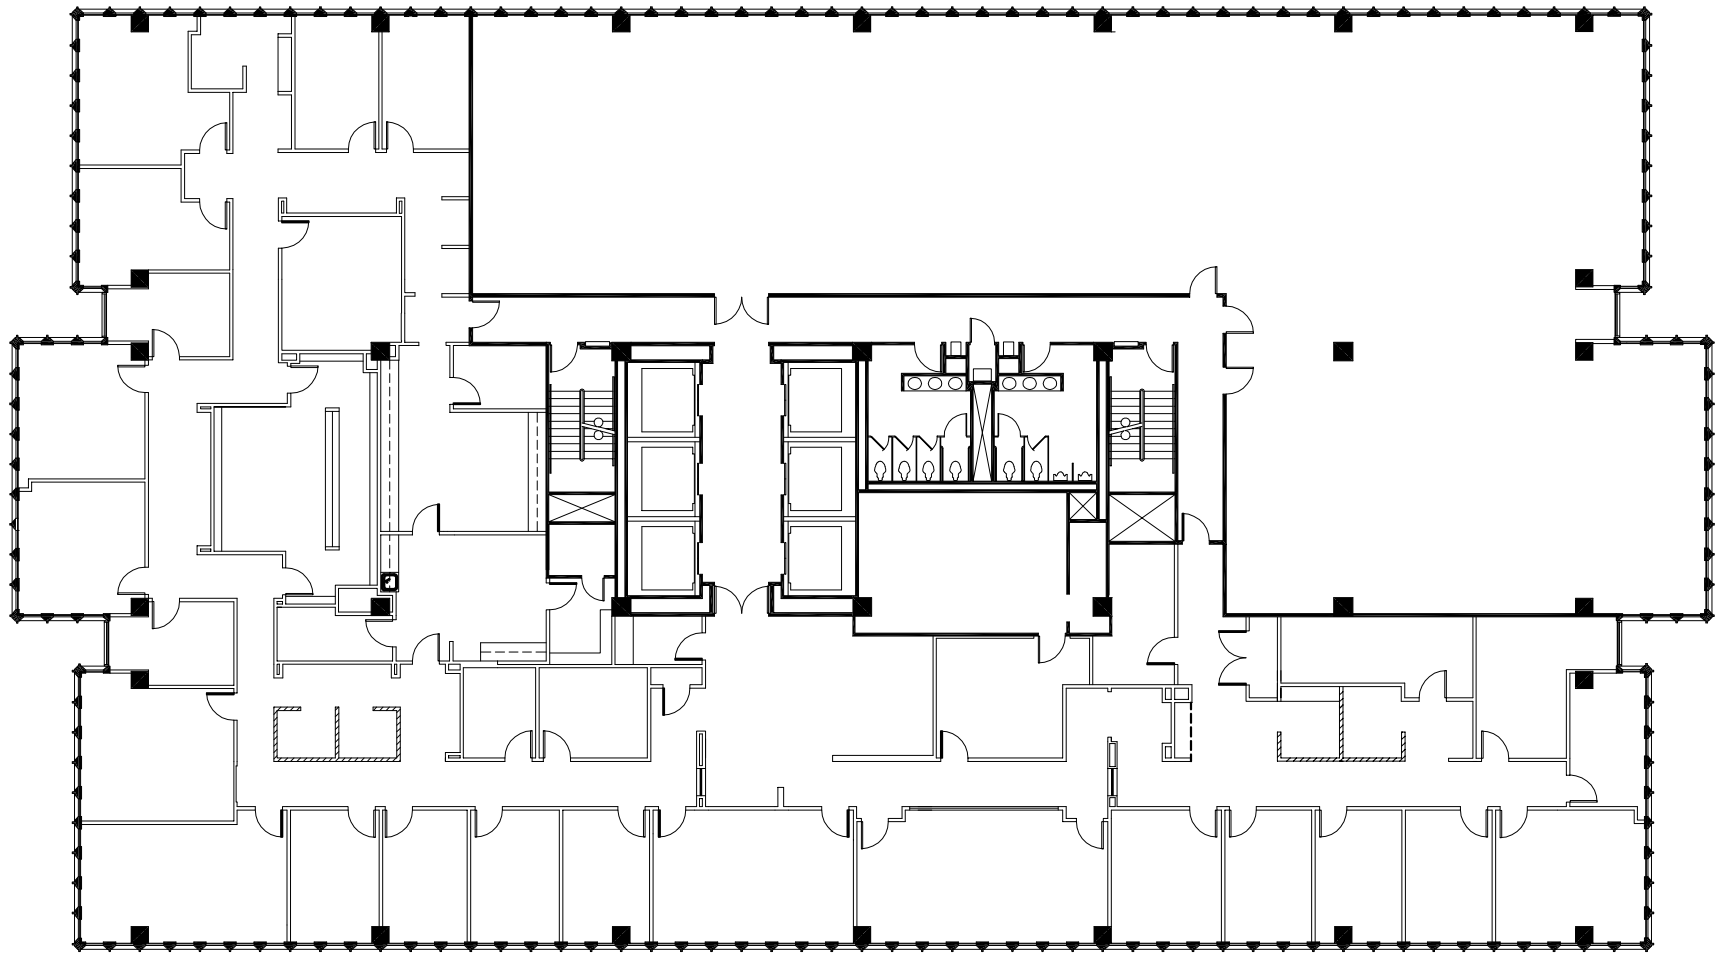

North

This suite has not been field  
verified by Veenendaal Cave, Inc.

**Marquis One • Suite 2570 • 3,273 RSF**

**As Built**

North 0 5 10 20 40

**Marquis One • 28th Floor**

**As Built**

North 0 5 10 20 40

This suite has not been field  
verified by VeenendaalCave, Inc.

**Marquis Two • 15th Floor • 17,900 RSF**

**As Built**

North 0 5 10 20 40

**Marquis Two • 28th floor • 18,201 RSF**

**As Built**