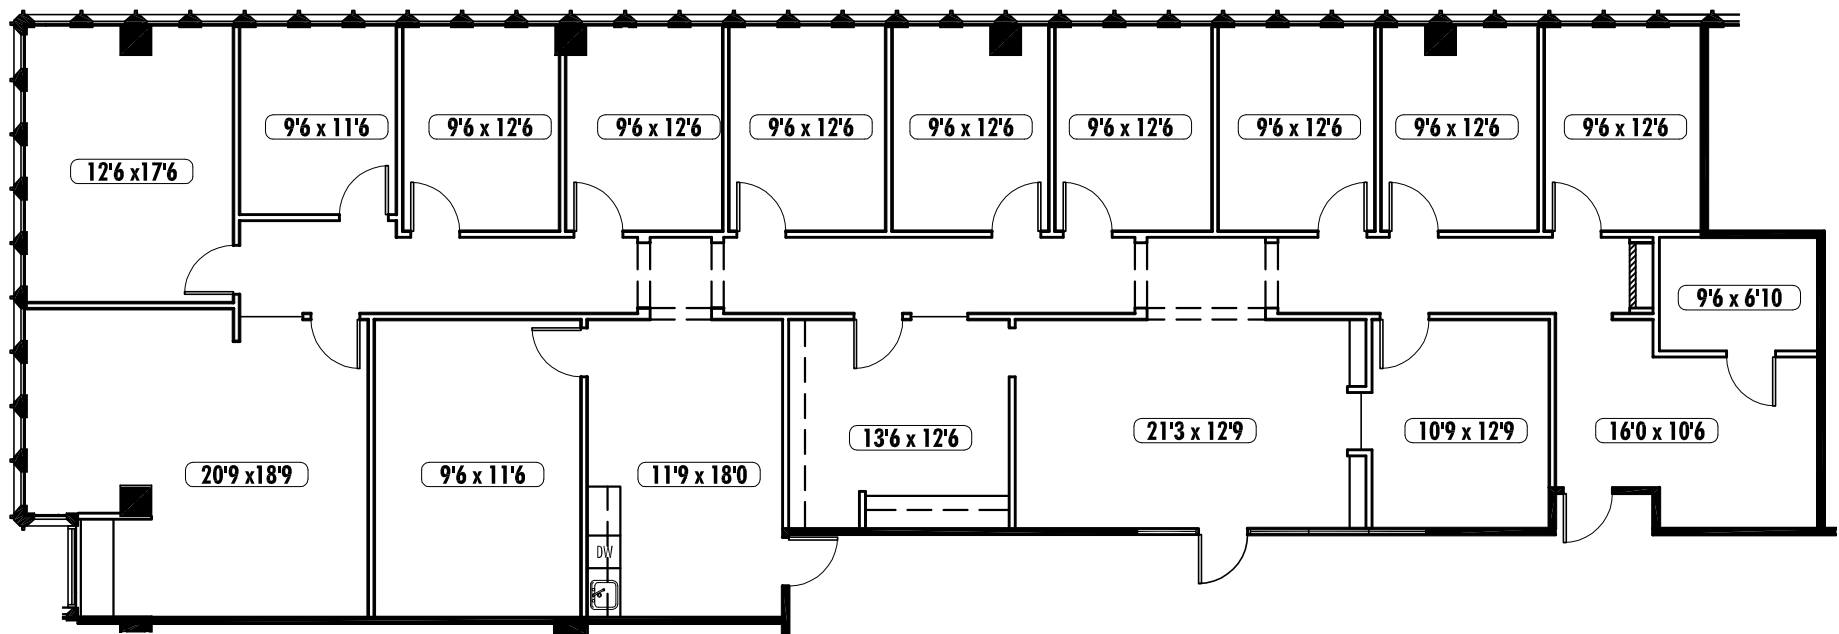

North

**Marquis One • Suite 400 • 18,101 RSF**

**As Built**

North 0 5 10 20 40

This suite has not been field verified by VeenendaalCave, Inc.

**Marquis One • Suite 700 • 18,101 RSF**

**As Built**

Scale: Not To Scale

North 0 5 10 20 40

**Marquis One • Suite 1800 • 18,413 RSF**

**As Built**

Key Plan

North

**NELSON** Marquis One • Suite 2500 • 9,534 RSF

**As Built**

Key Plan

North

**Marquis One • Suite 2550 • 4,249 RSF**

**As Built**

Scale: 1/8" = 1'-0"

**Marquis One • Suite 2560 • 1,357 RSF**

**As Built**

Scale: Not To Scale

Key Plan

North

This suite has not been field  
verified by Veenendaal Cave, Inc.

**Marquis One • Suite 2570 • 3,273 RSF**

**As Built**

North 0 5 10 20 40

**Marquis One • 28th Floor**

**As Built**

North 0 5 10 20 40