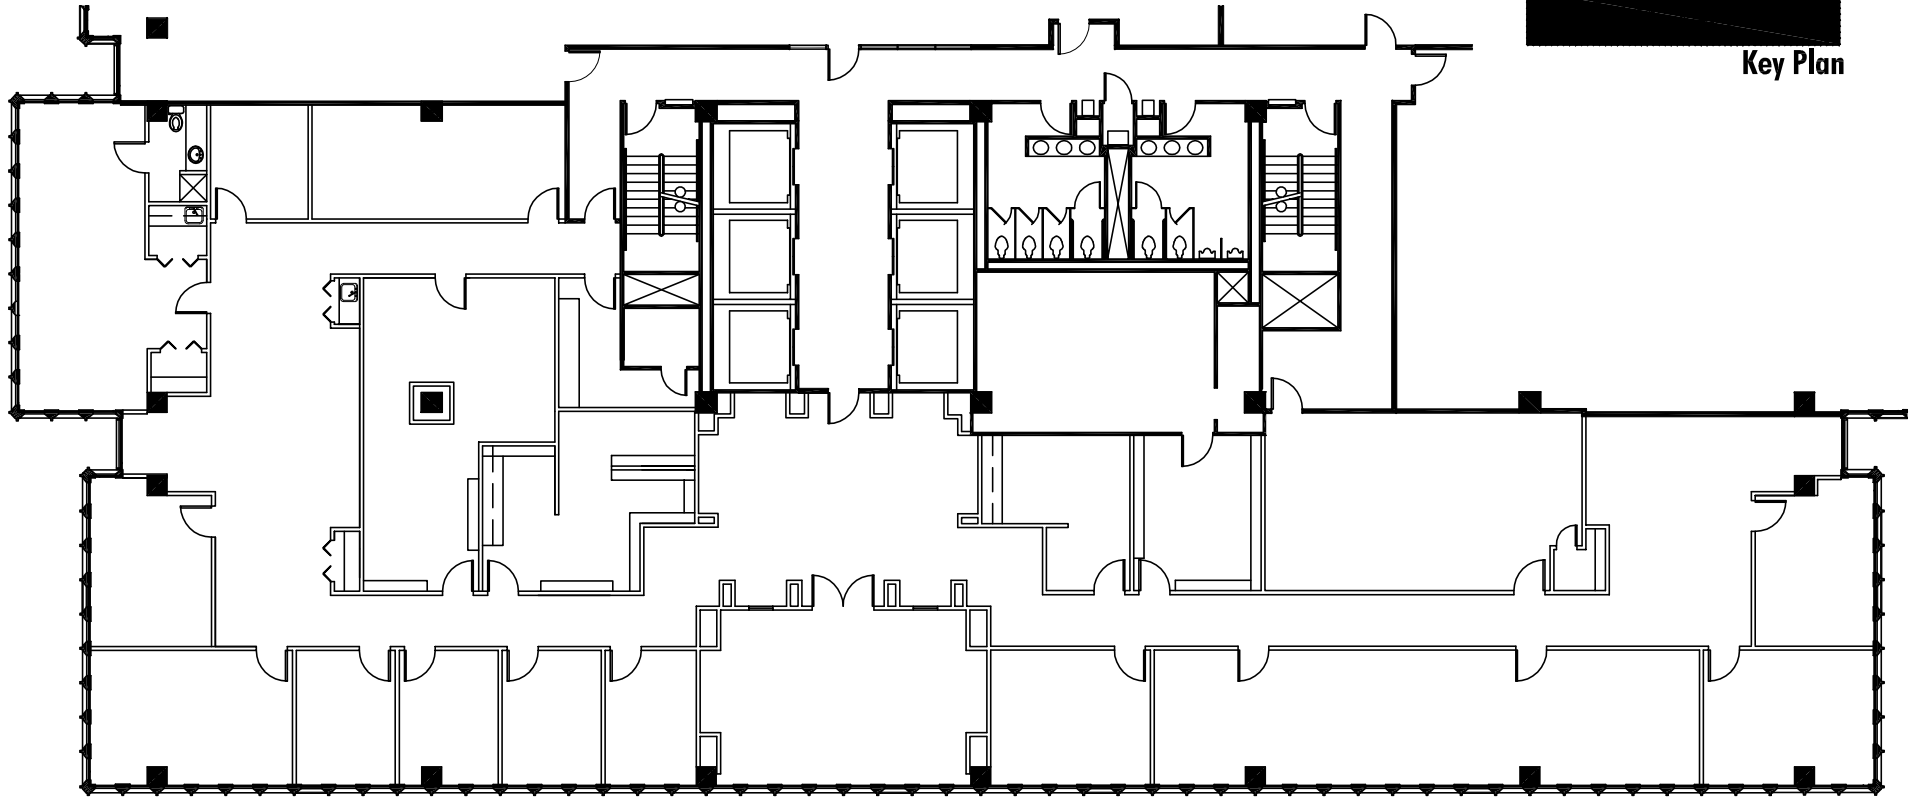

North

**Marquis One • Suite 400 • 18,101 RSF**

**As Built**

North 0 5 10 20 40

This suite has not been field verified by VeenendaalCave, Inc.

**Marquis One • Suite 700 • 18,101 RSF**

**As Built**

Scale: Not To Scale

North 0 5 10 20 40

**Marquis One • Suite 1800 • 18,413 RSF**

**As Built**

Key Plan

North

**NELSON** Marquis One • Suite 2500 • 9,534 RSF

**As Built**

Key Plan

North

**Marquis One • Suite 2550 • 4,249 RSF**

**As Built**

Scale: 1/8" = 1'-0"

**Marquis One • Suite 2560 • 1,357 RSF**

**As Built**

Scale: Not To Scale

Key Plan