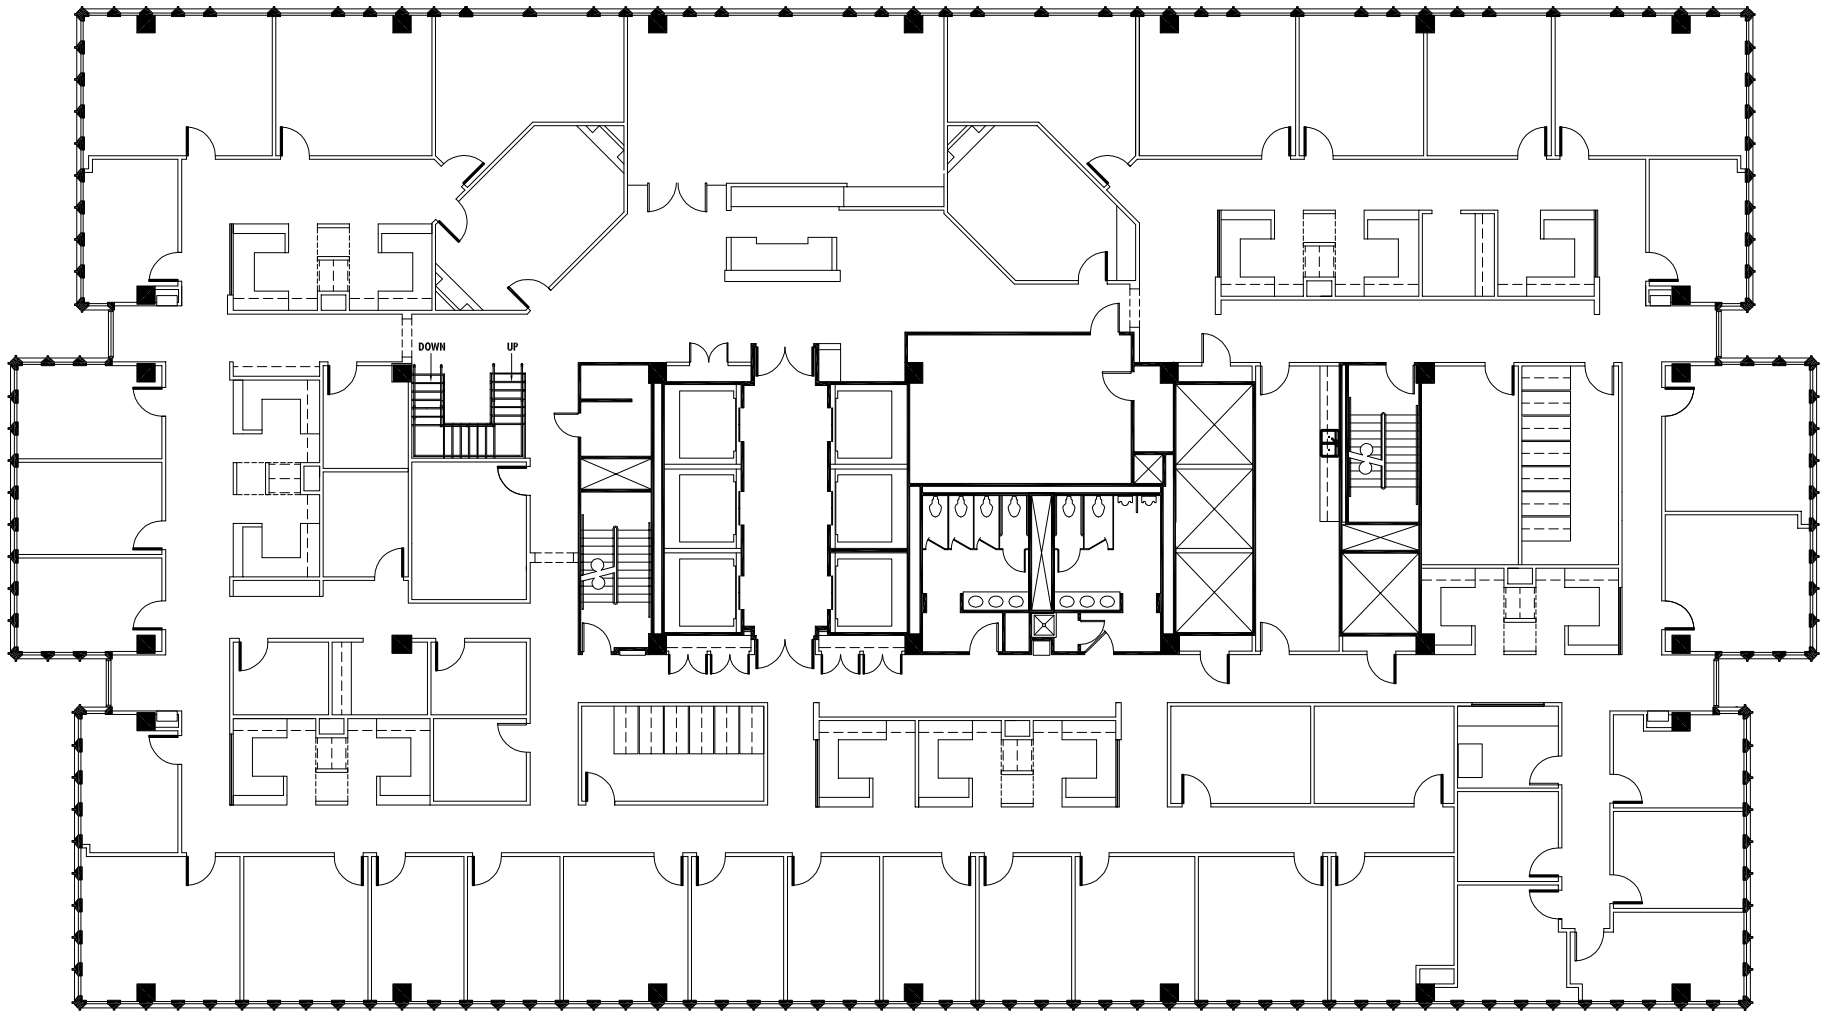

North 0 5 10 20 40

**Marquis One • Suite 1800 • 18,413 RSF**

**As Built**

Key Plan

North

**NELSON** Marquis One • Suite 2500 • 9,534 RSF

**As Built**

Key Plan

North

This suite has not been field  
verified by Veenendaal Cave, Inc.

**Marquis One • Suite 2570 • 3,273 RSF**

**As Built**

North 0 5 10 20 40

**Marquis One • 28th Floor**

**As Built**

North 0 5 10 20 40

This suite has not been field  
verified by VeenendaalCave, Inc.

**Marquis Two • 15th Floor • 17,900 RSF**

**As Built**

North 0 5 10 20 40

**Marquis Two • 28th floor • 18,201 RSF**

**As Built**