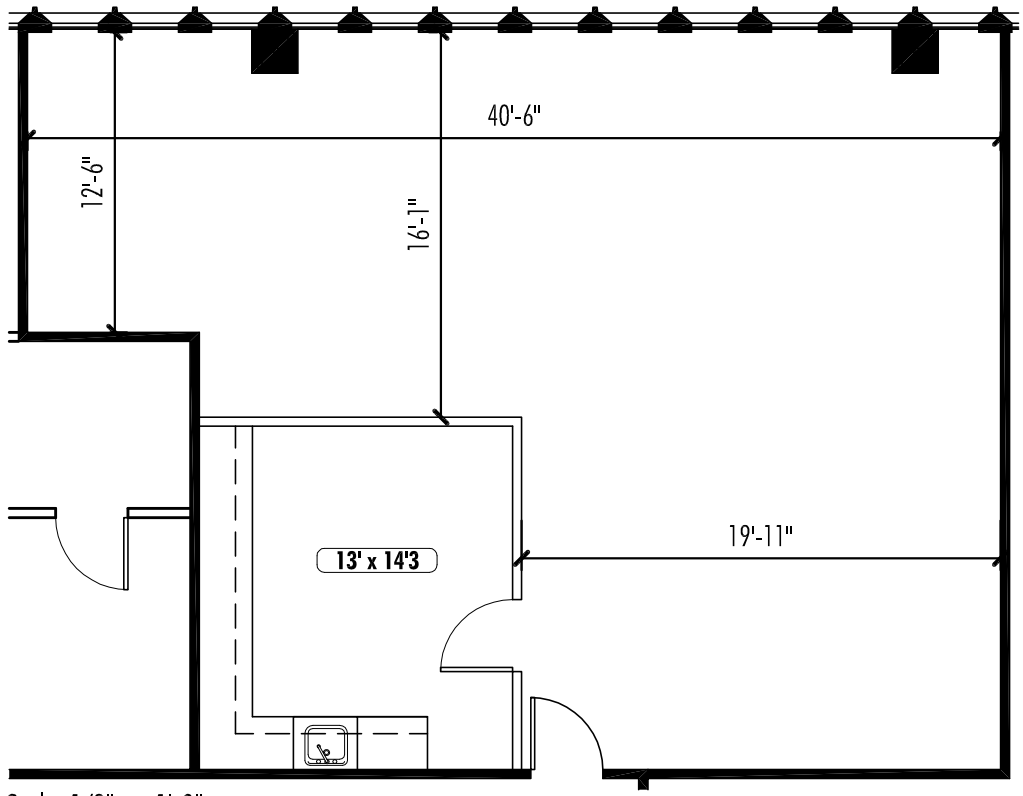

North

**Marquis One • Suite 400 • 18,101 RSF**

**As Built**

North 0 5 10 20 40

This suite has not been field verified by VeenendaalCave, Inc.

**Marquis One • Suite 700 • 18,101 RSF**

**As Built**

Scale: Not To Scale

North 0 5 10 20 40

**Marquis One • Suite 1800 • 18,413 RSF**

**As Built**

Key Plan

North

**NELSON** Marquis One • Suite 2500 • 9,534 RSF

**As Built**

Key Plan

North

**Marquis One • Suite 2550 • 4,249 RSF**

**As Built**

Scale: 1/8" = 1'-0"

**Marquis One • Suite 2560 • 1,357 RSF**

**As Built**

Scale: Not To Scale

Key Plan