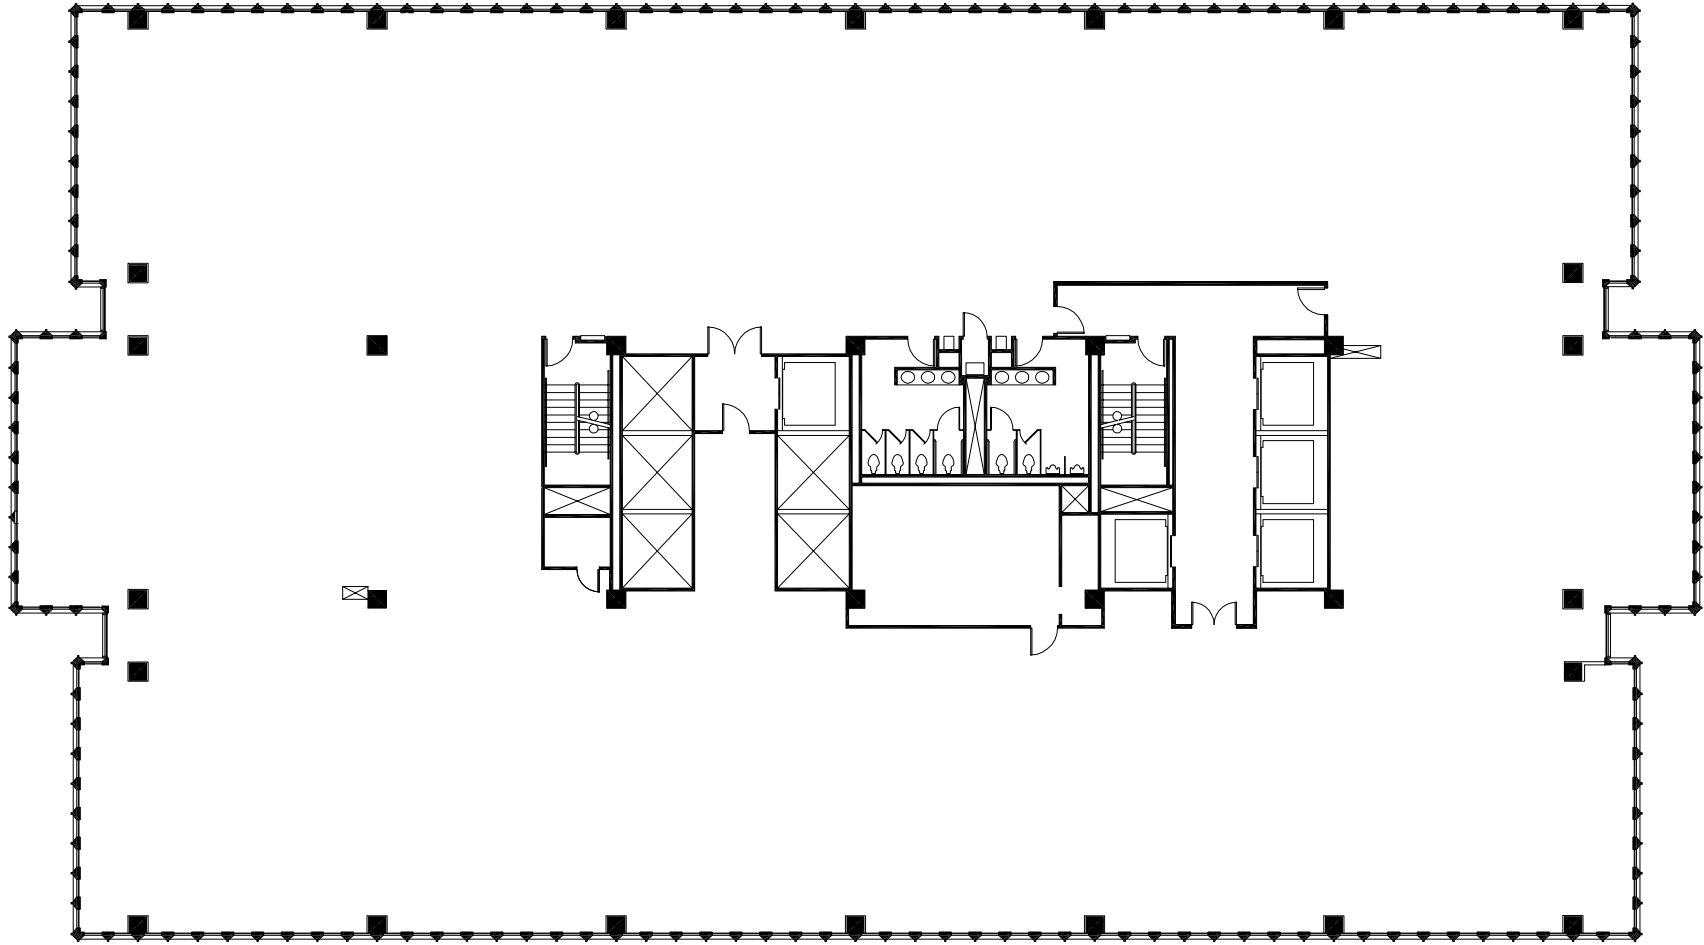

North

**Marquis One • Suite 400 • 18,101 RSF**

**As Built**

North 0 5 10 20 40

This suite has not been field verified by VeenendaalCave, Inc.

**Marquis One • Suite 700 • 18,101 RSF**

**As Built**

Scale: Not To Scale

North 0 5 10 20 40

**Marquis One • Suite 1800 • 18,413 RSF**

**As Built**

Key Plan

North

**NELSON** Marquis One • Suite 2500 • 9,534 RSF

**As Built**

Key Plan

North

**Marquis One • Suite 2550 • 4,249 RSF**

**As Built**

Scale: 1/8" = 1'-0"

**Marquis One • Suite 2560 • 1,357 RSF**

**As Built**

Scale: Not To Scale

Key Plan