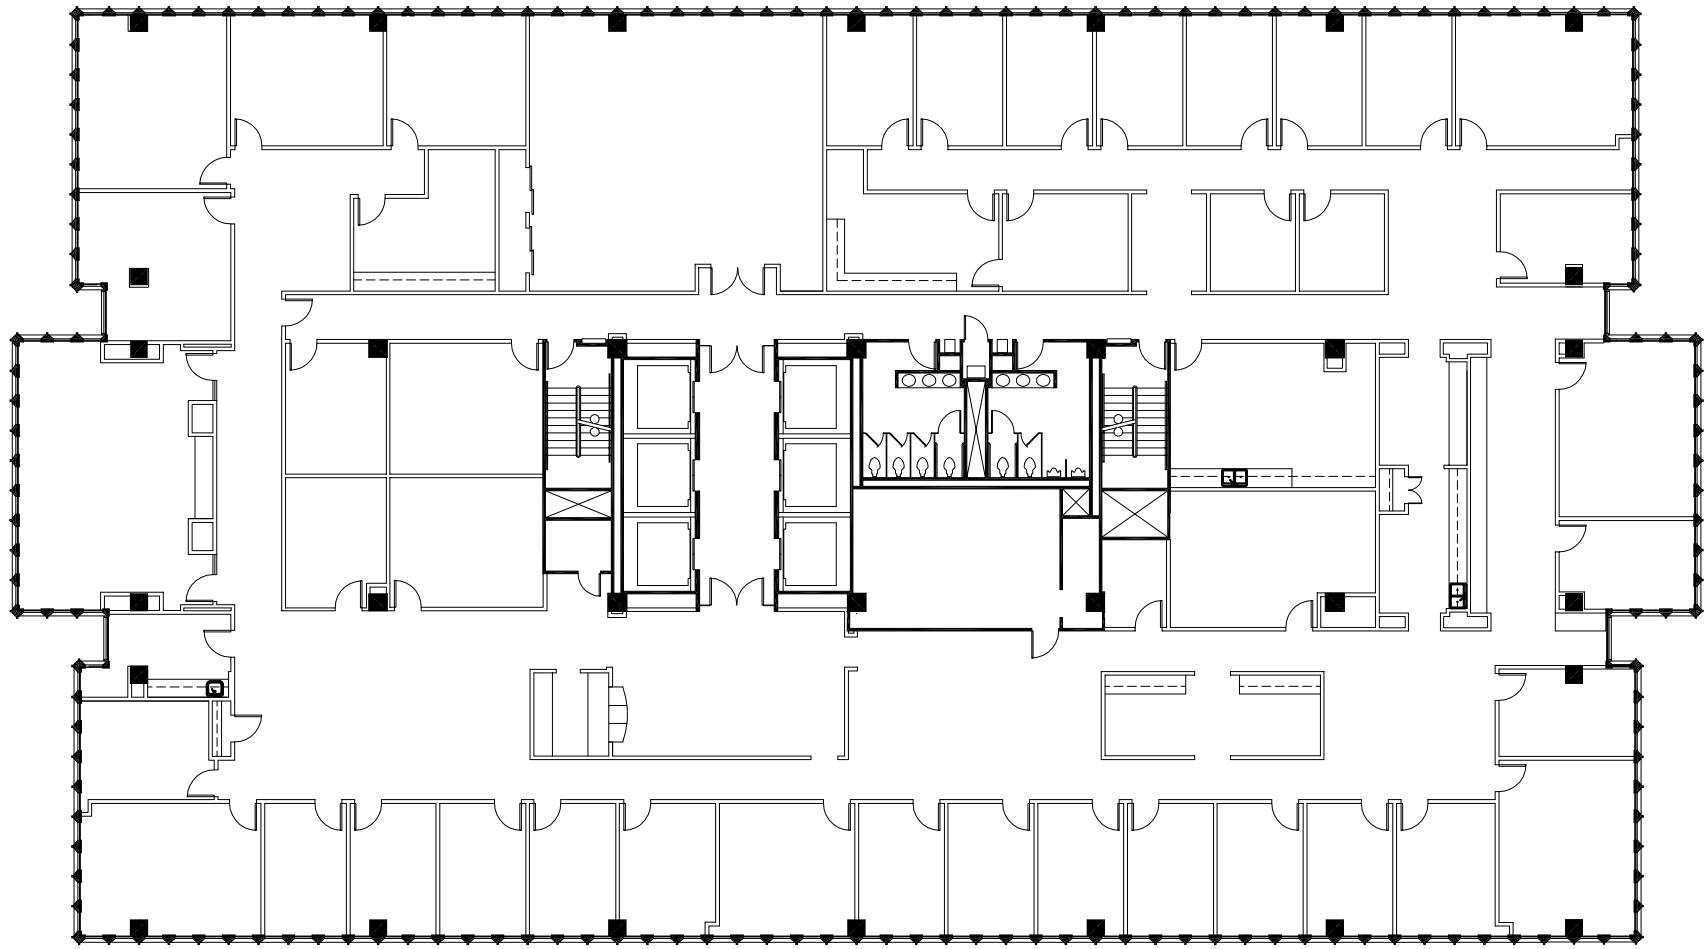

North

**Marquis One • Suite 400 • 18,101 RSF**

**As Built**

North 0 5 10 20 40

This suite has not been field verified by VeenendaalCave, Inc.

**Marquis One • Suite 700 • 18,101 RSF**

**As Built**

Scale: Not To Scale

North 0 5 10 20 40

**Marquis One • Suite 1800 • 18,413 RSF**

**As Built**

Key Plan

North

**NELSON** Marquis One • Suite 2500 • 9,534 RSF

**As Built**

Key Plan

North

**Marquis One • Suite 2550 • 4,249 RSF**

**As Built**

Scale: 1/8" = 1'-0"

**Marquis One • Suite 2560 • 1,357 RSF**

**As Built**

Scale: Not To Scale

Key Plan