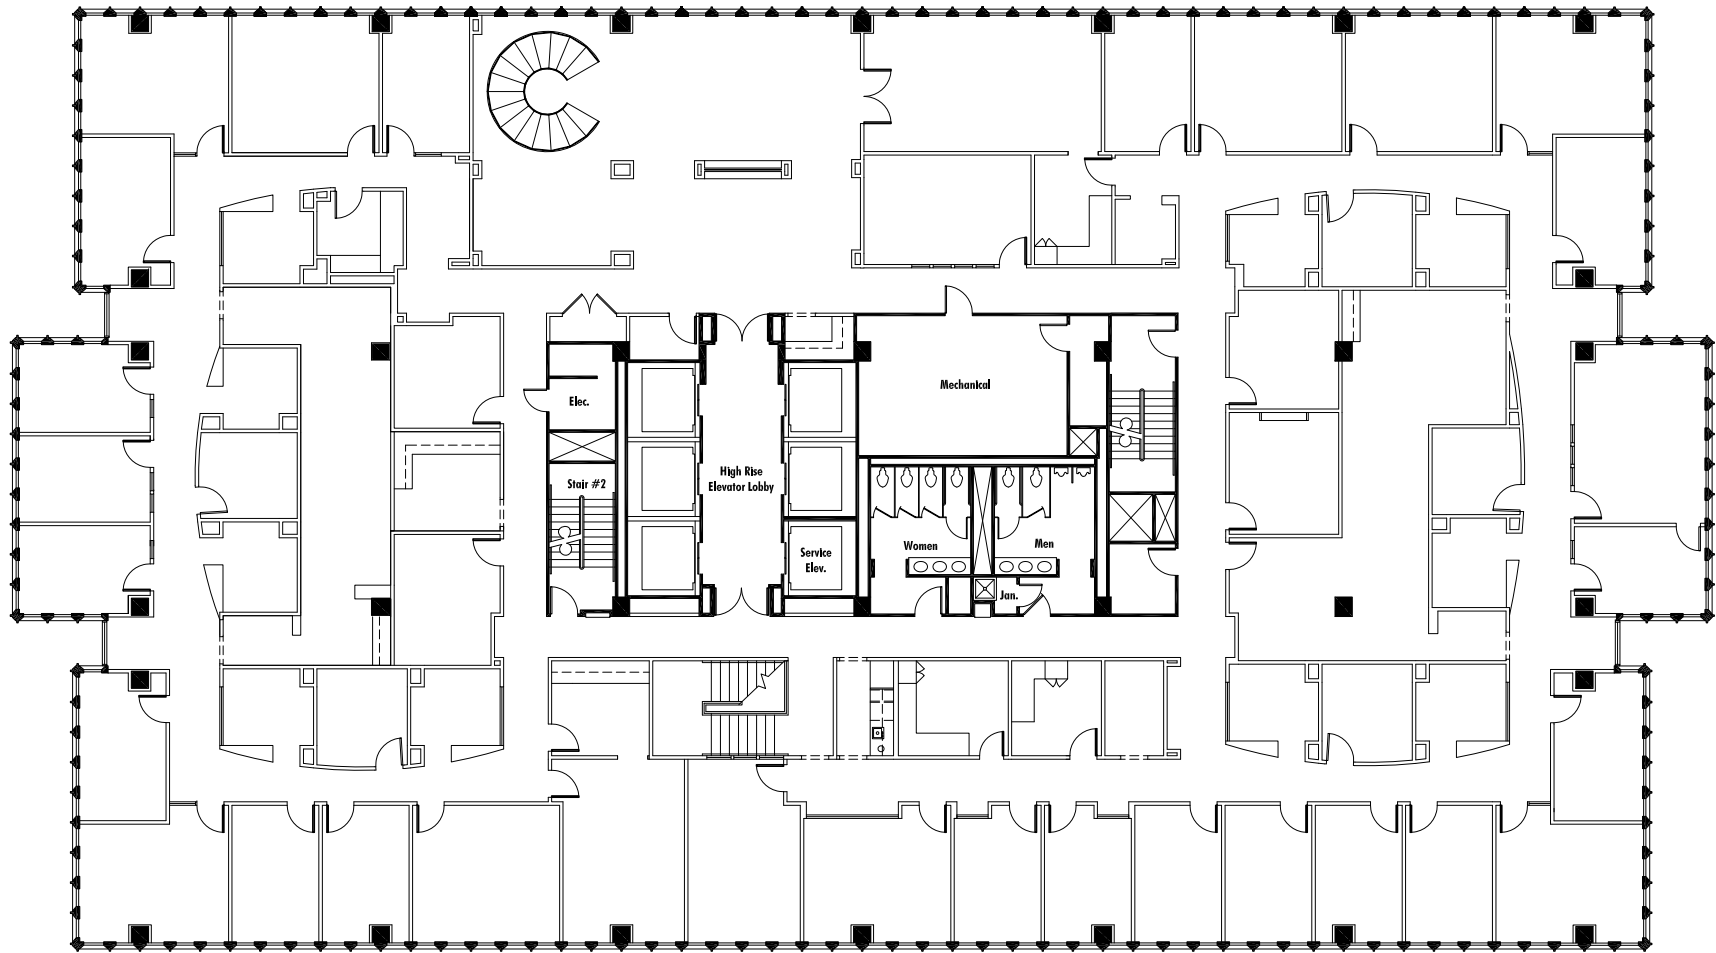

North 0 5 10 20 40

This suite has not been field verified by VeenendaalCave, Inc.

Marquis Two • Suite 2500 • 18,201 RSF

As Built

North

PEACHTREE
CENTER

Marquis Two • 28th floor • 18,201 RSF

As Built

North 0 5 10 20 40

This suite has not been field
verified by VeenendaalCave, Inc.

PEACHTREE
CENTER

Marquis Two • Suite 2700 • 18,201 RSF

As Built

North 0 5 10 20 40

This suite has not been field
verified by VeenendaalCave, Inc.

PEACHTREE
CENTER

Marquis Two • Suite 2600 • 18,201 RSF

As Built