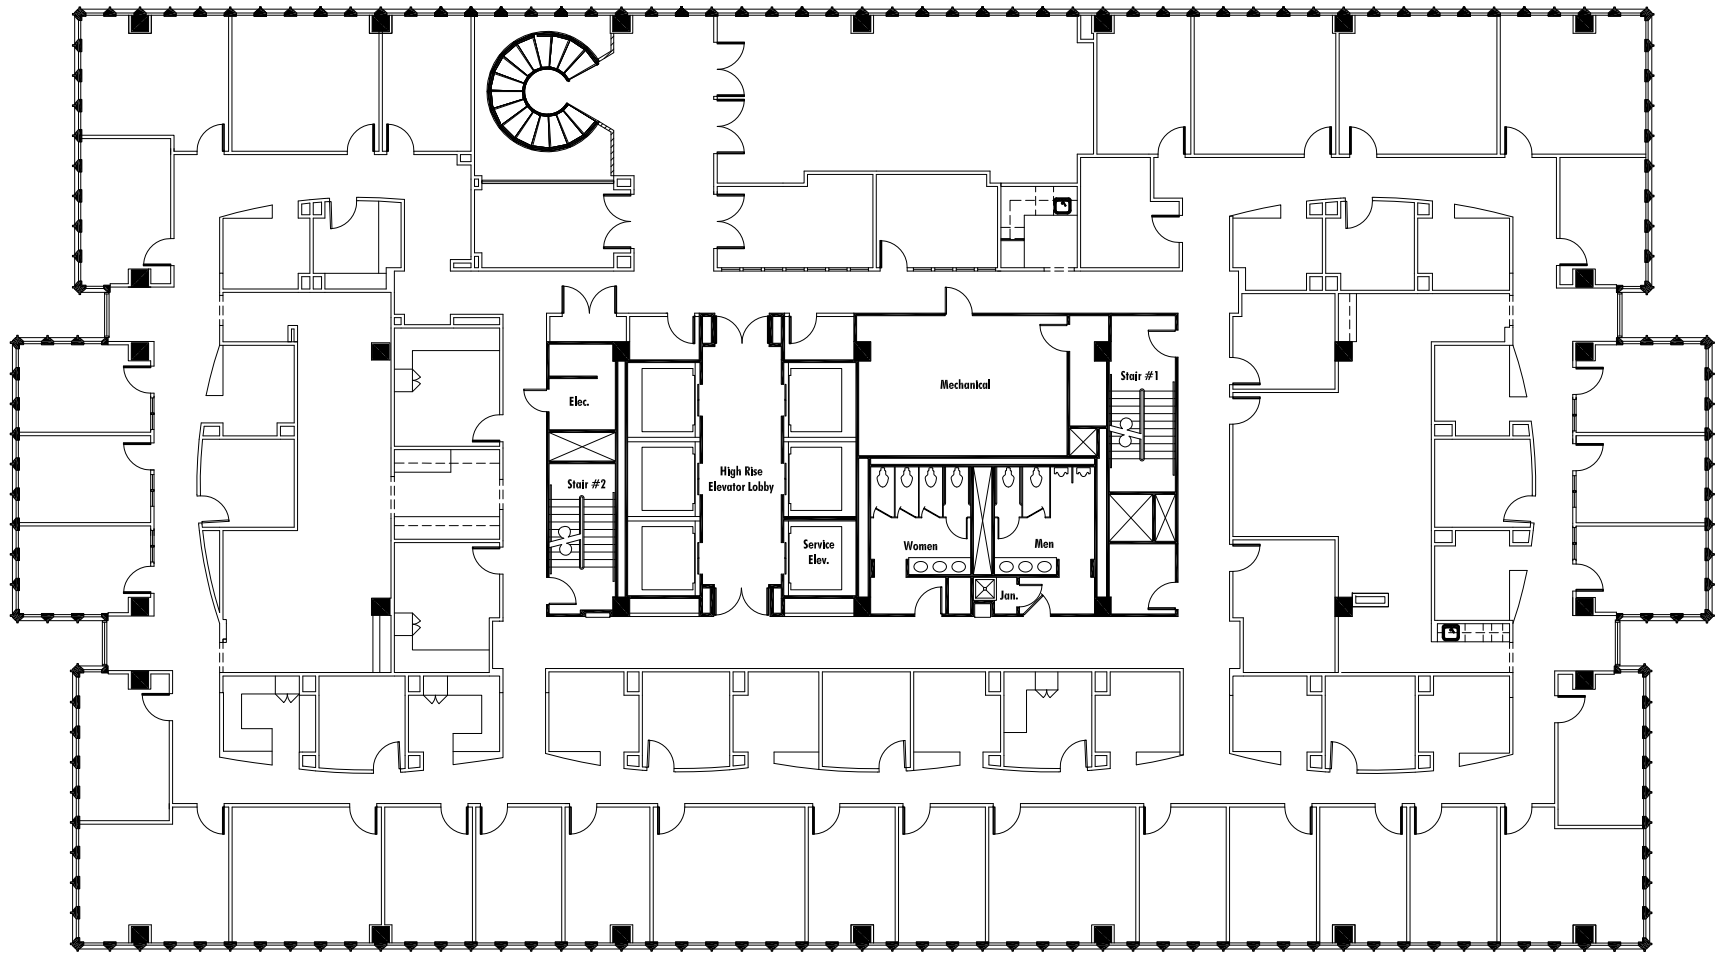

North 0 5 10 20 40

This suite has not been field verified by VeenendaalCave, Inc.

Marquis Two • Suite 2500 • 18,201 RSF

As Built

North

PEACHTREE
CENTER

Marquis Two • 28th floor • 18,201 RSF

As Built

North 0 5 10 20 40

This suite has not been field
verified by VeenendaalCave, Inc.

PEACHTREE
CENTER

Marquis Two • Suite 2700 • 18,201 RSF

As Built

North 0 5 10 20 40

This suite has not been field
verified by VeenendaalCave, Inc.

PEACHTREE
CENTER

Marquis Two • Suite 2600 • 18,201 RSF

As Built