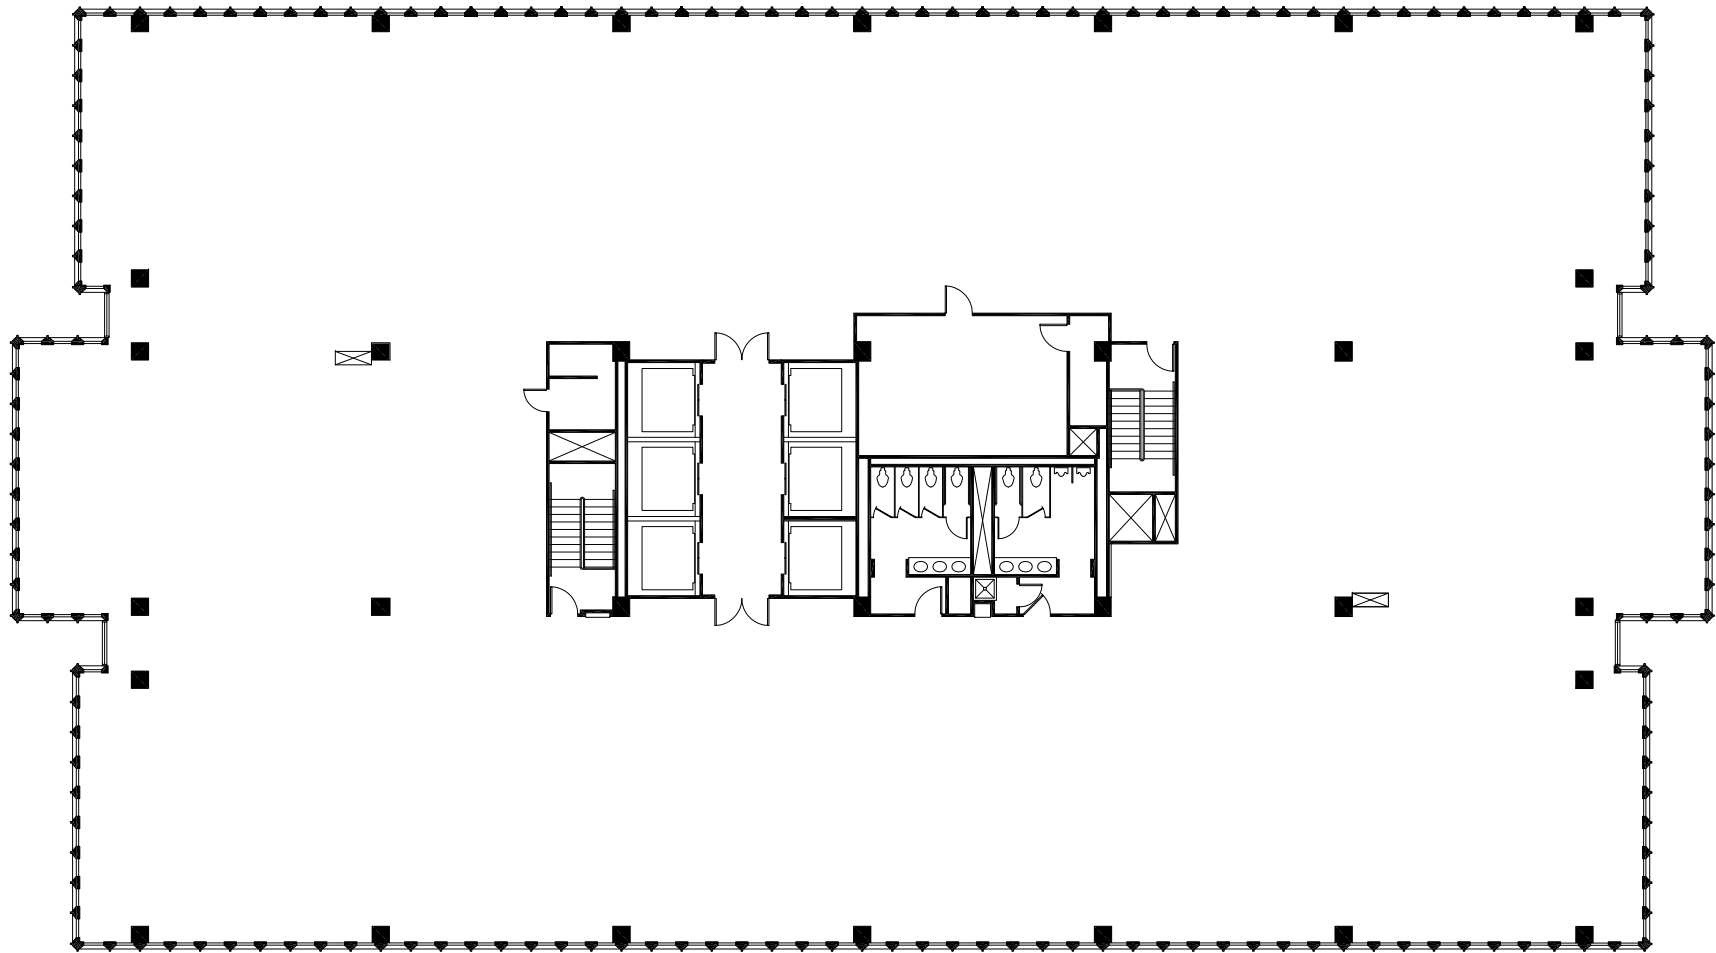

North 0 5 10 20 40

This suite has not been field verified by VeenendaalCave, Inc.

Marquis Two • Suite 2500 • 18,201 RSF

As Built

North

PEACHTREE
CENTER

Marquis Two • 28th floor • 18,201 RSF

As Built

North 0 5 10 20 40

This suite has not been field
verified by VeenendaalCave, Inc.

PEACHTREE
CENTER

Marquis Two • Suite 2700 • 18,201 RSF

As Built

North 0 5 10 20 40

This suite has not been field
verified by VeenendaalCave, Inc.

PEACHTREE
CENTER

Marquis Two • Suite 2600 • 18,201 RSF

As Built