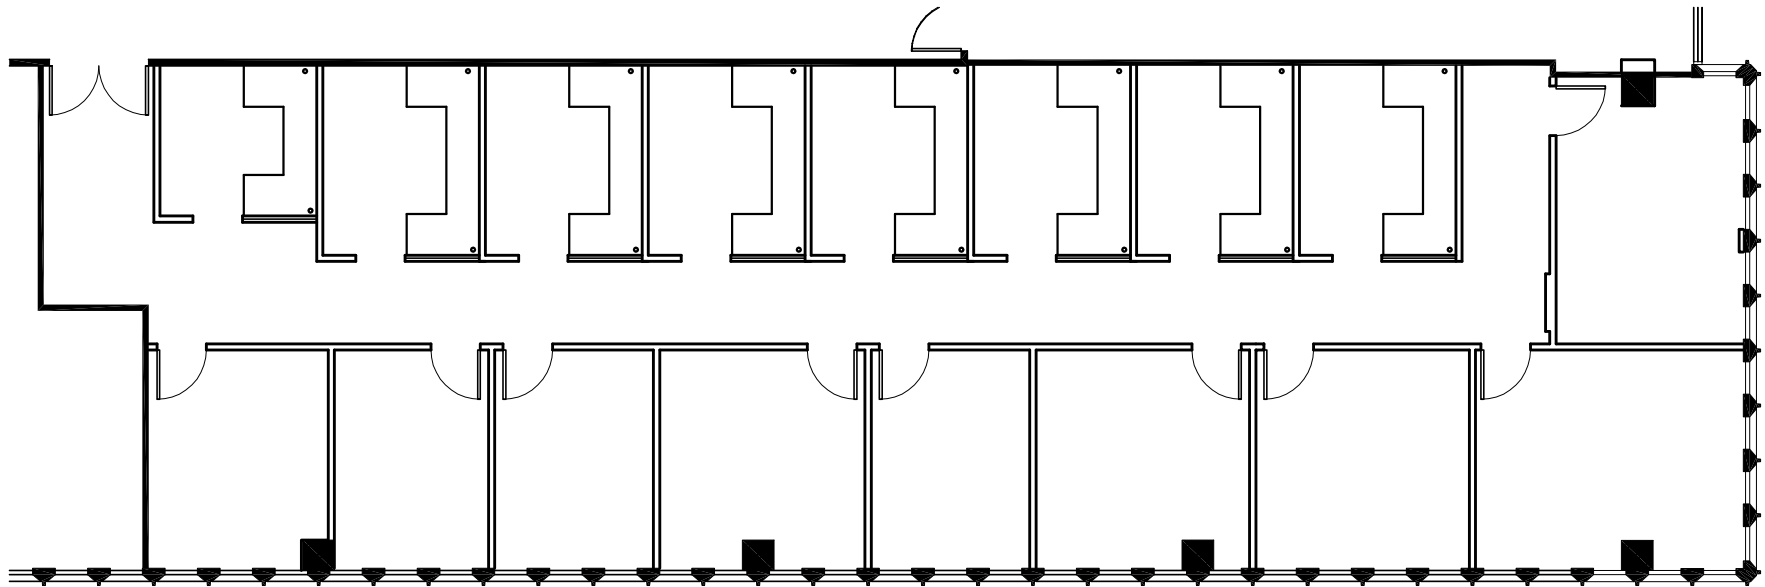

Key Plan

North 0 5 10 20

This suite has not been field
verified by Veenendaal Cave, Inc.

Marquis Two • Suite 2350 • 3,625 RSF

As Built