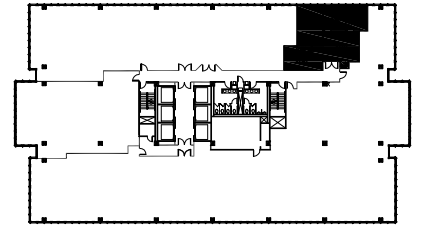

Scale: Not To Scale

Key Plan

North

This suite has not been field verified by VeenendaalCave, Inc.

MARQUIS
TOWERS

Marquis One • Suite 2460 • 1,168 RSF

As Built