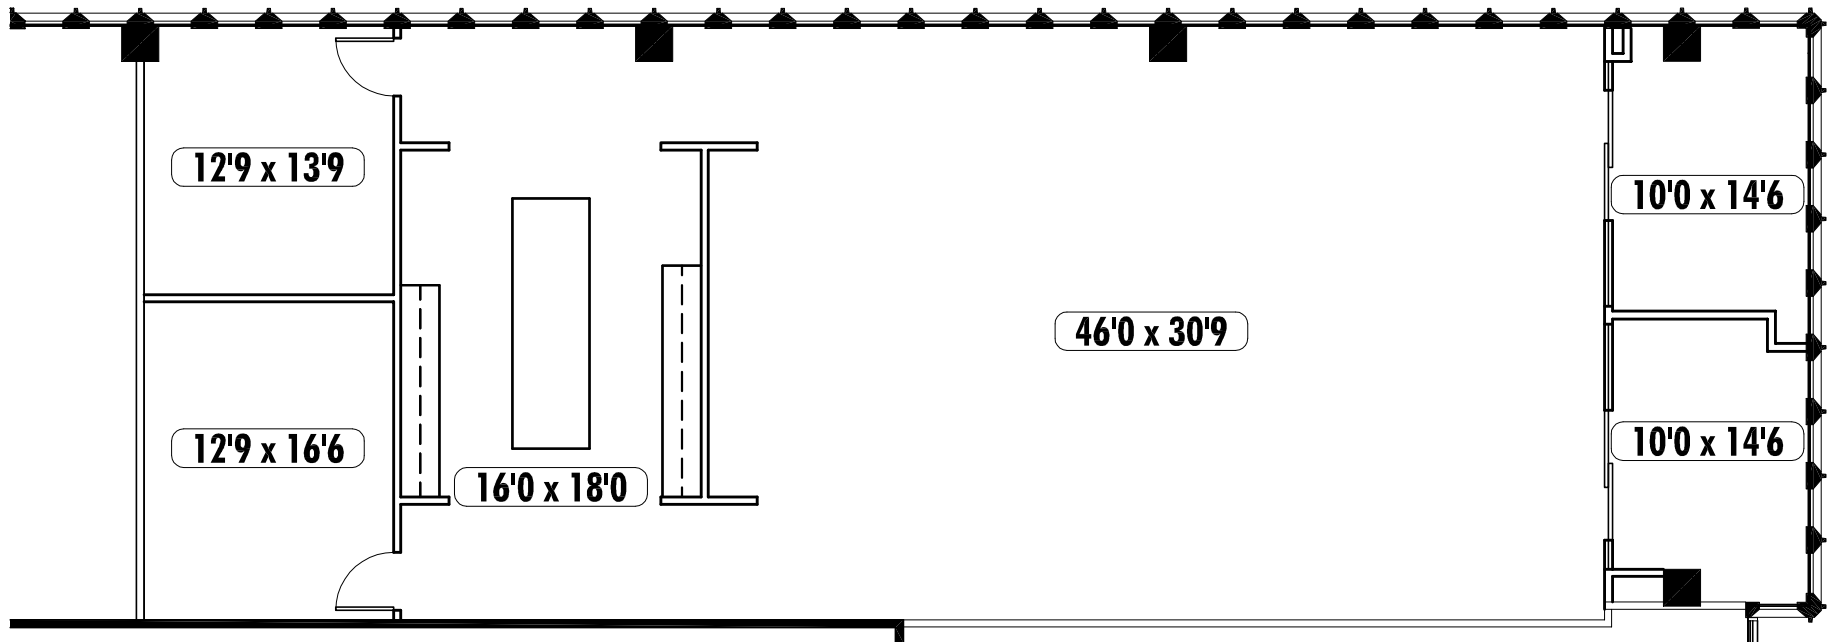

Key Plan

North

This suite has not been field verified by Veenendaal Cave, Inc.

Marquis One • Suite 2375 • 3,141 RSF

As Built