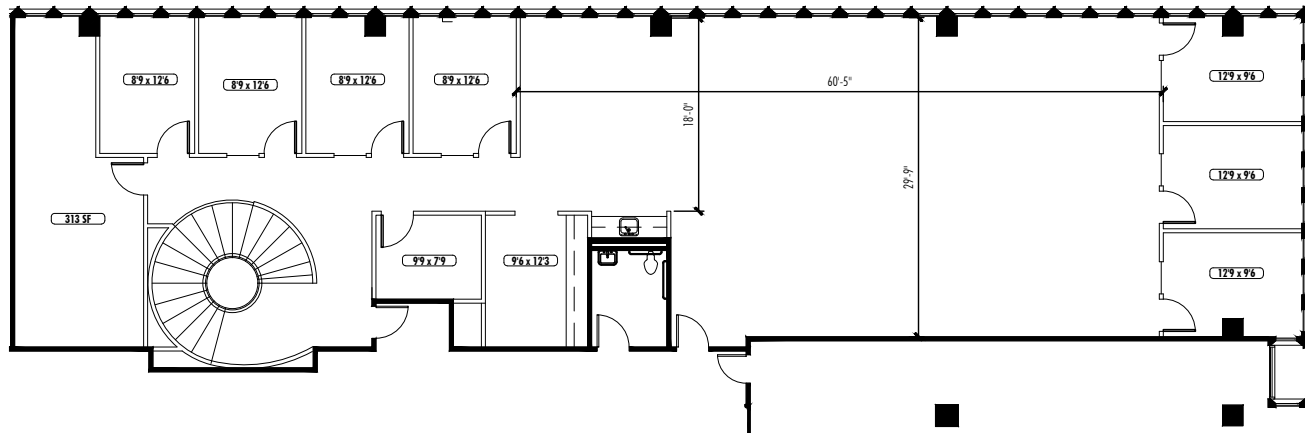

Key Plan

North

This suite has not been field  
verified by Veenendaal Cave, Inc.

Marquis One • Suite 2001 • 4,320 RSF

As Built