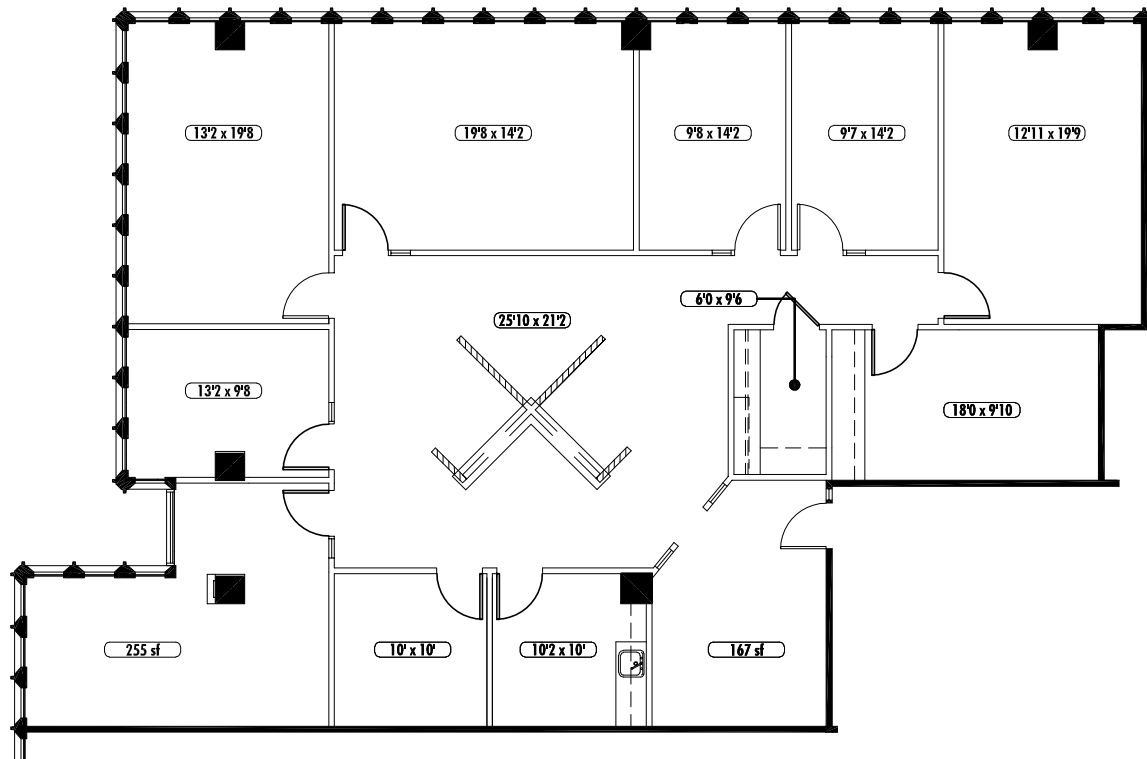

Key Plan

North

NELSON Marquis One • Suite 505 • 3,460 RSF

As Built