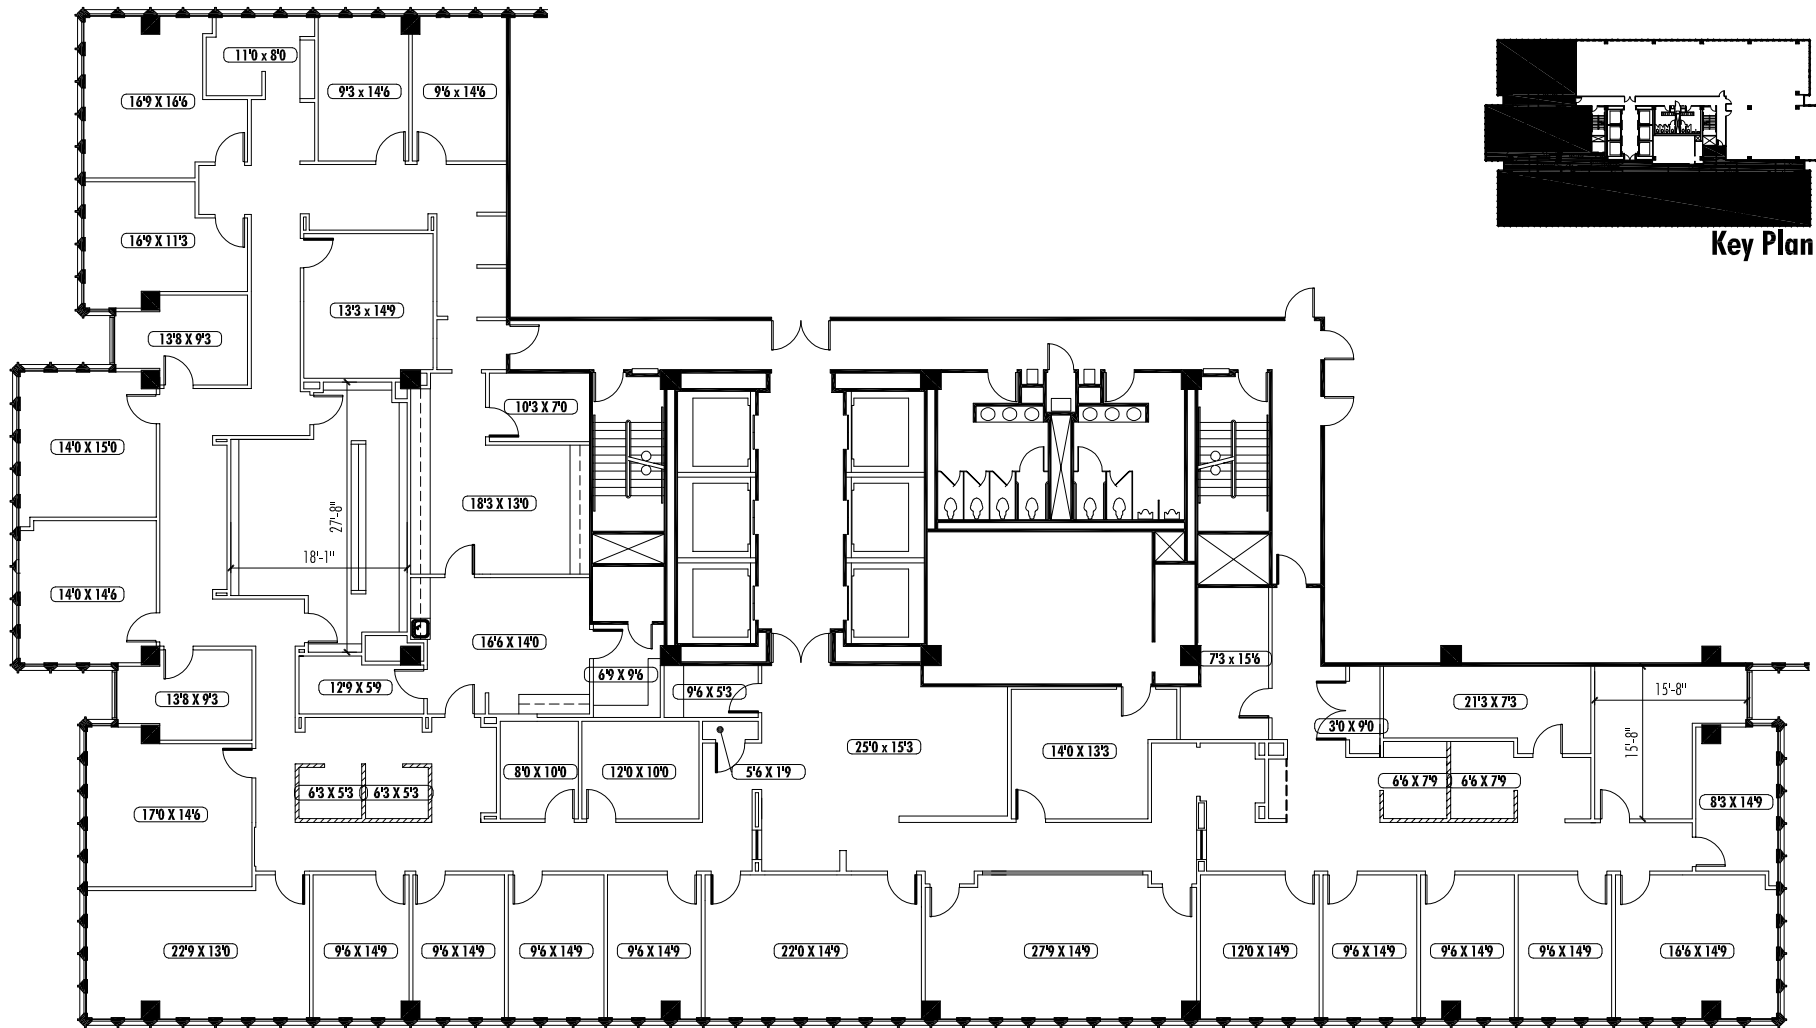

Key Plan

North

**NELSON** Marquis One • Suite 2800 • 11,822 RSF

**As Built**