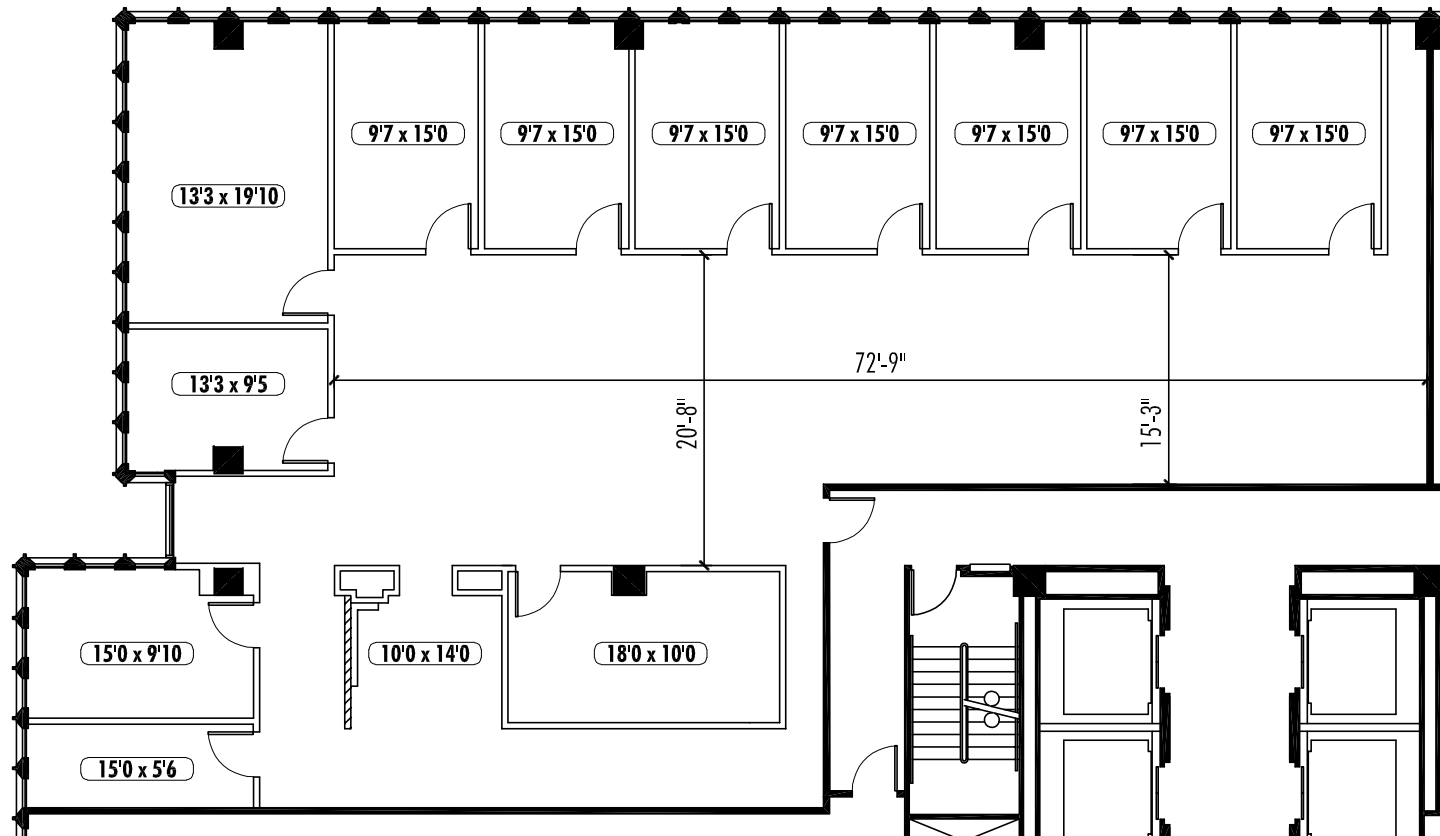

Key Plan

NELSON Marquis One • Suite 2350 • 4,598 RSF

As Built