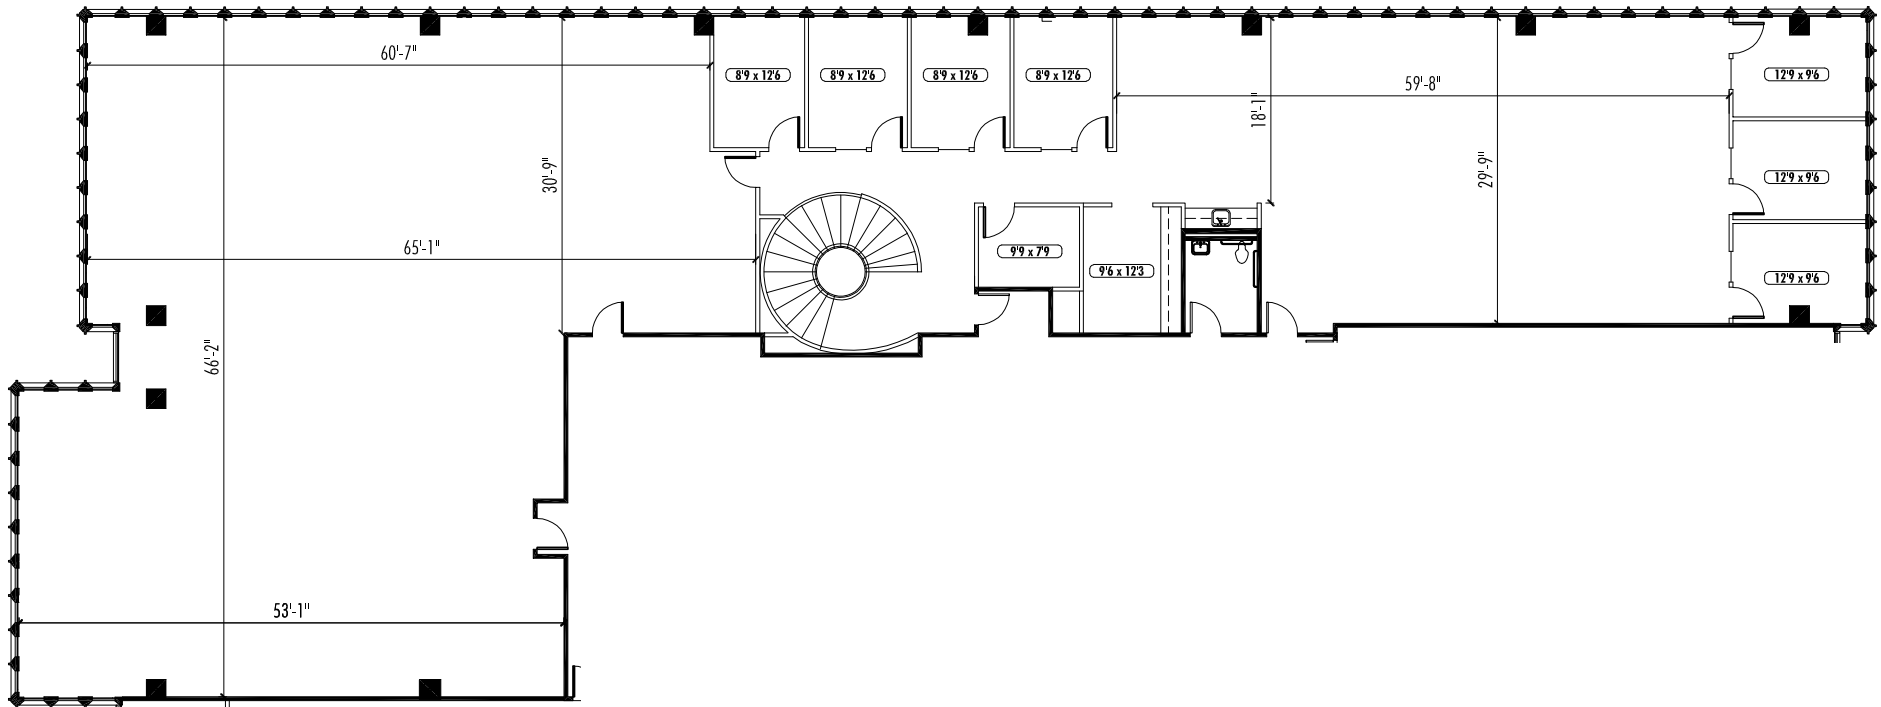

Key Plan

North

NELSON Marquis One • Suite 2010 • 8,793 RSF

As Built