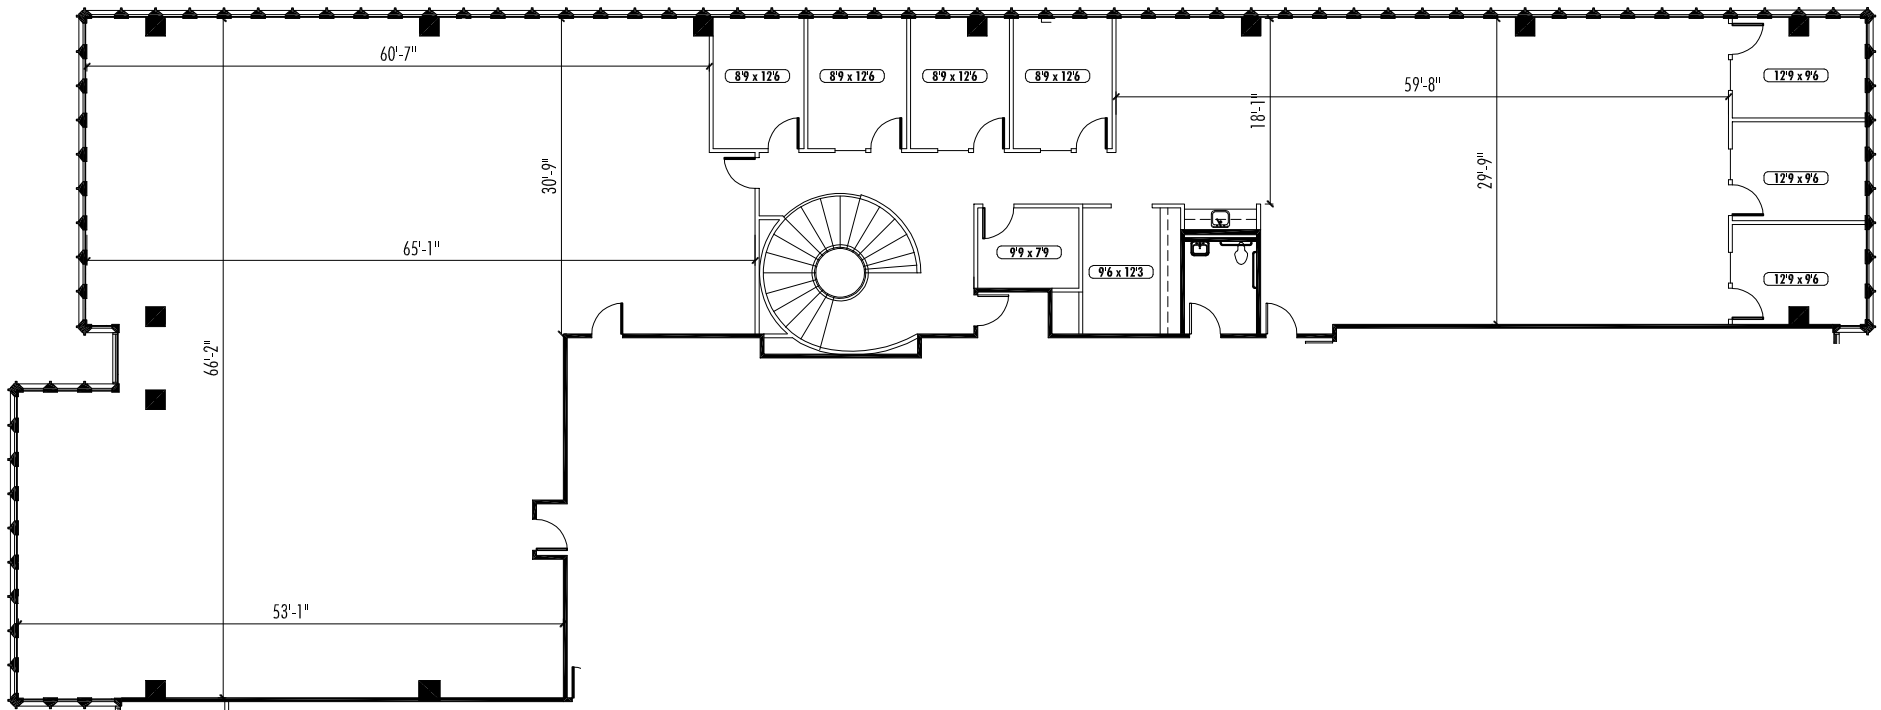

Key Plan

North

NELSON Marquis One • Suite 2001 • 8,454 RSF

As Built